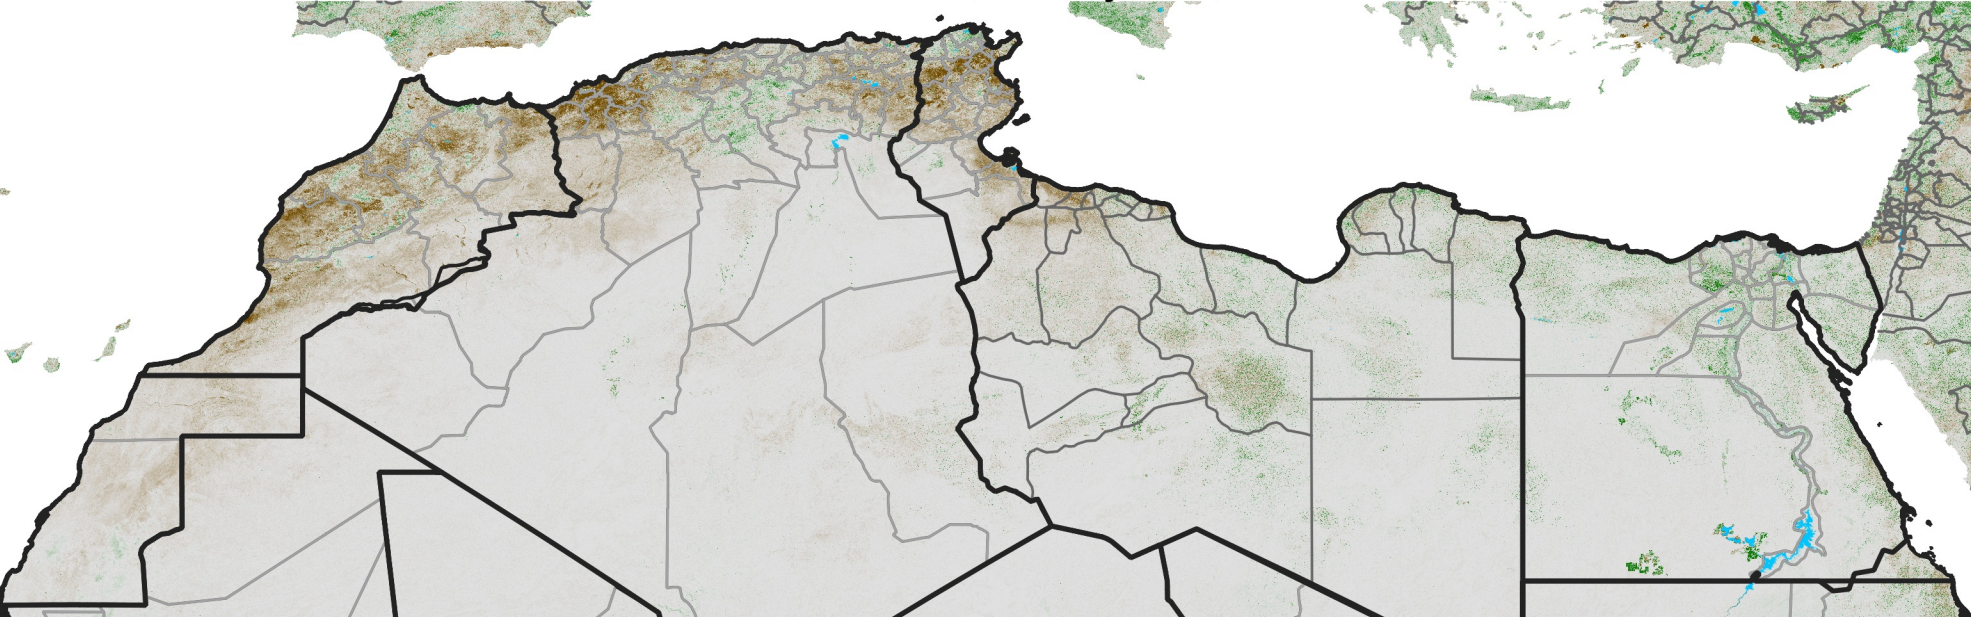

North Africa NDVI Anomaly

2023 minus Mean (2012 - 2021)
Period 01 / Dec 26, 2022 - Jan 05, 2023

NDVI Anomaly

< -0.3 -0.2 -0.1 -0.05 0.05 0.1 0.2 >0.3

Negative

No Difference

Positive