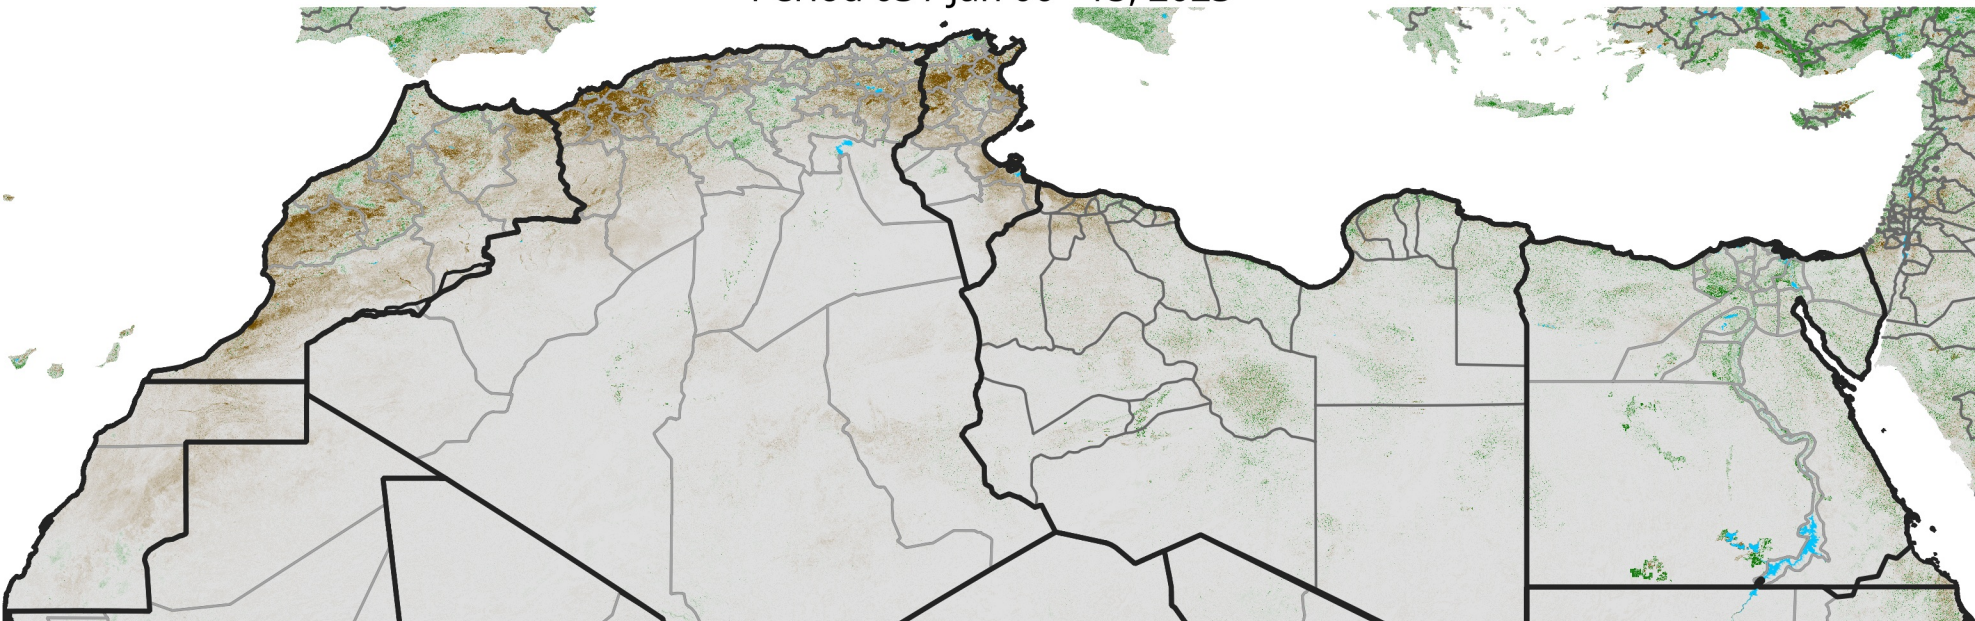

# North Africa NDVI Anomaly

2023 minus Mean (2012 - 2021)

Period 03 / Jan 06 - 15, 2023

## NDVI Anomaly

< -0.3   -0.2   -0.1   -0.05   0.05   0.1   0.2   >0.3

Negative

No Difference

Positive