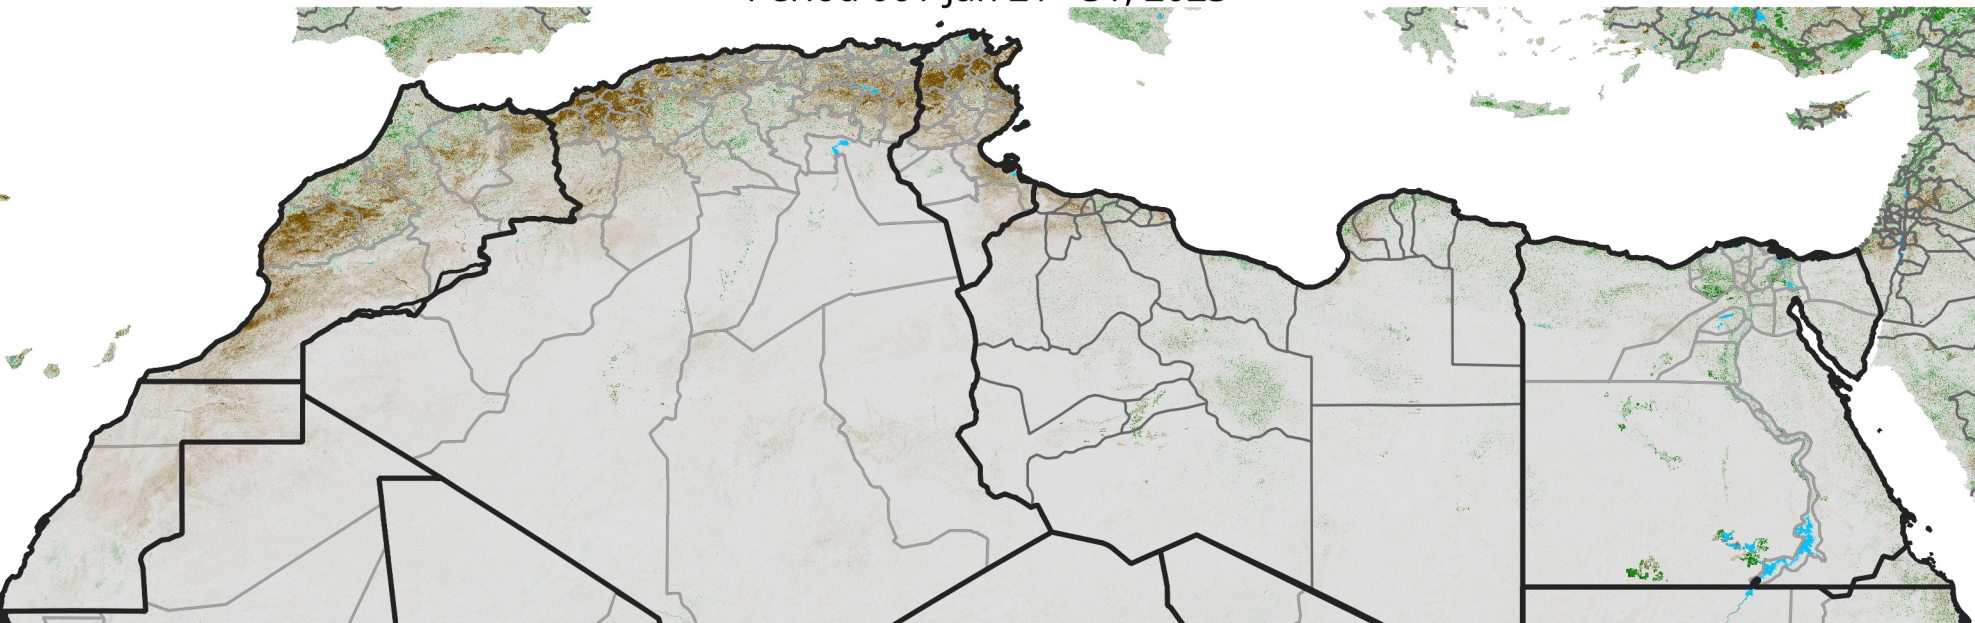

North Africa NDVI Anomaly

2023 minus Mean (2012 - 2021)

Period 06 / Jan 21 - 31, 2023

NDVI Anomaly

< -0.3 -0.2 -0.1 -0.05 0.05 0.1 0.2 >0.3

Negative

No Difference

Positive