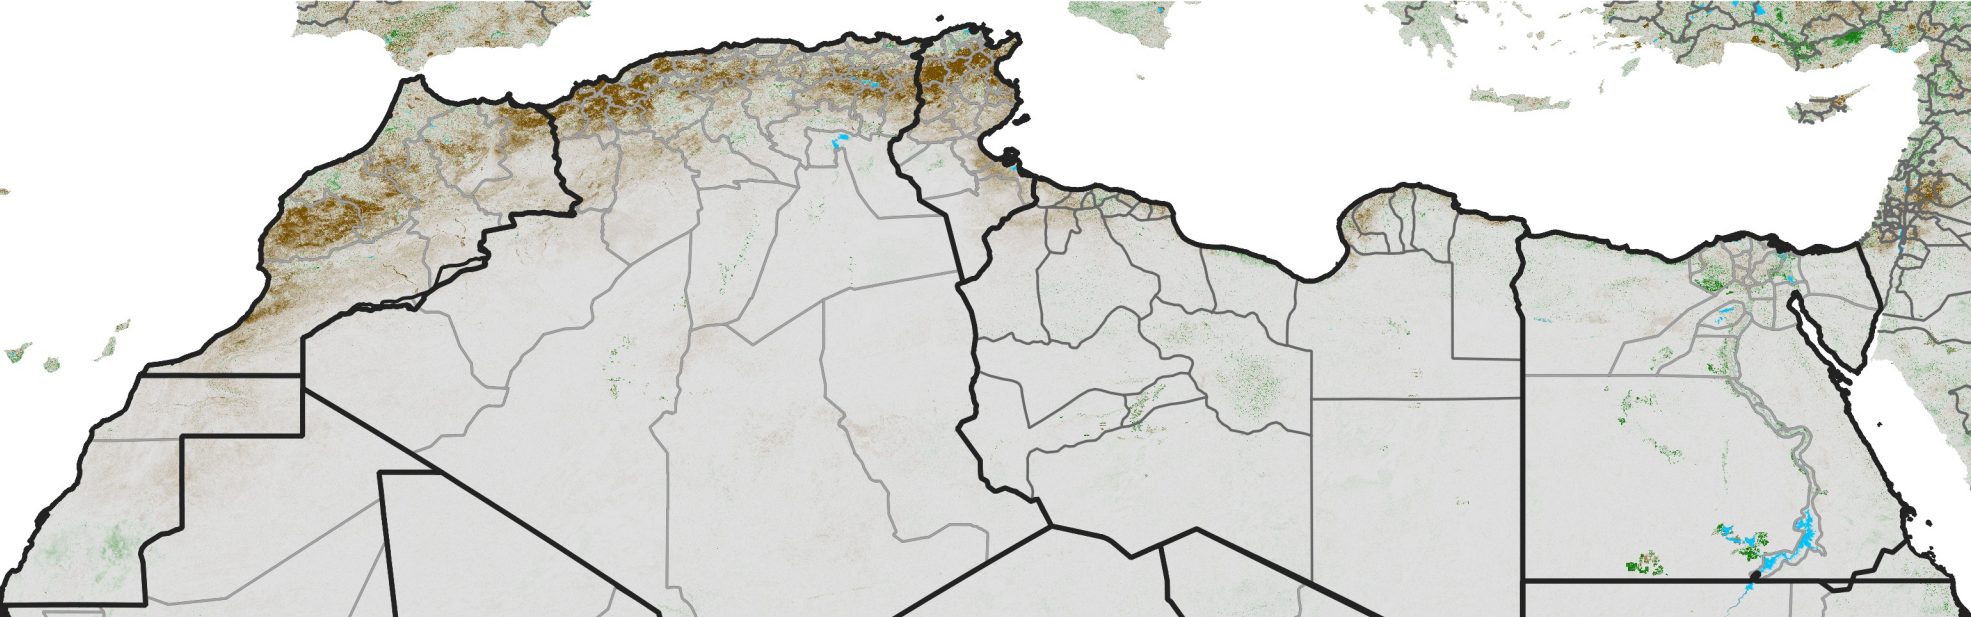

North Africa NDVI Anomaly

2023 minus Mean (2012 - 2021)

Period 12 / Feb 21 - 28, 2023

NDVI Anomaly

< -0.3 -0.2 -0.1 -0.05 0.05 0.1 0.2 >0.3

Negative

No Difference

Positive