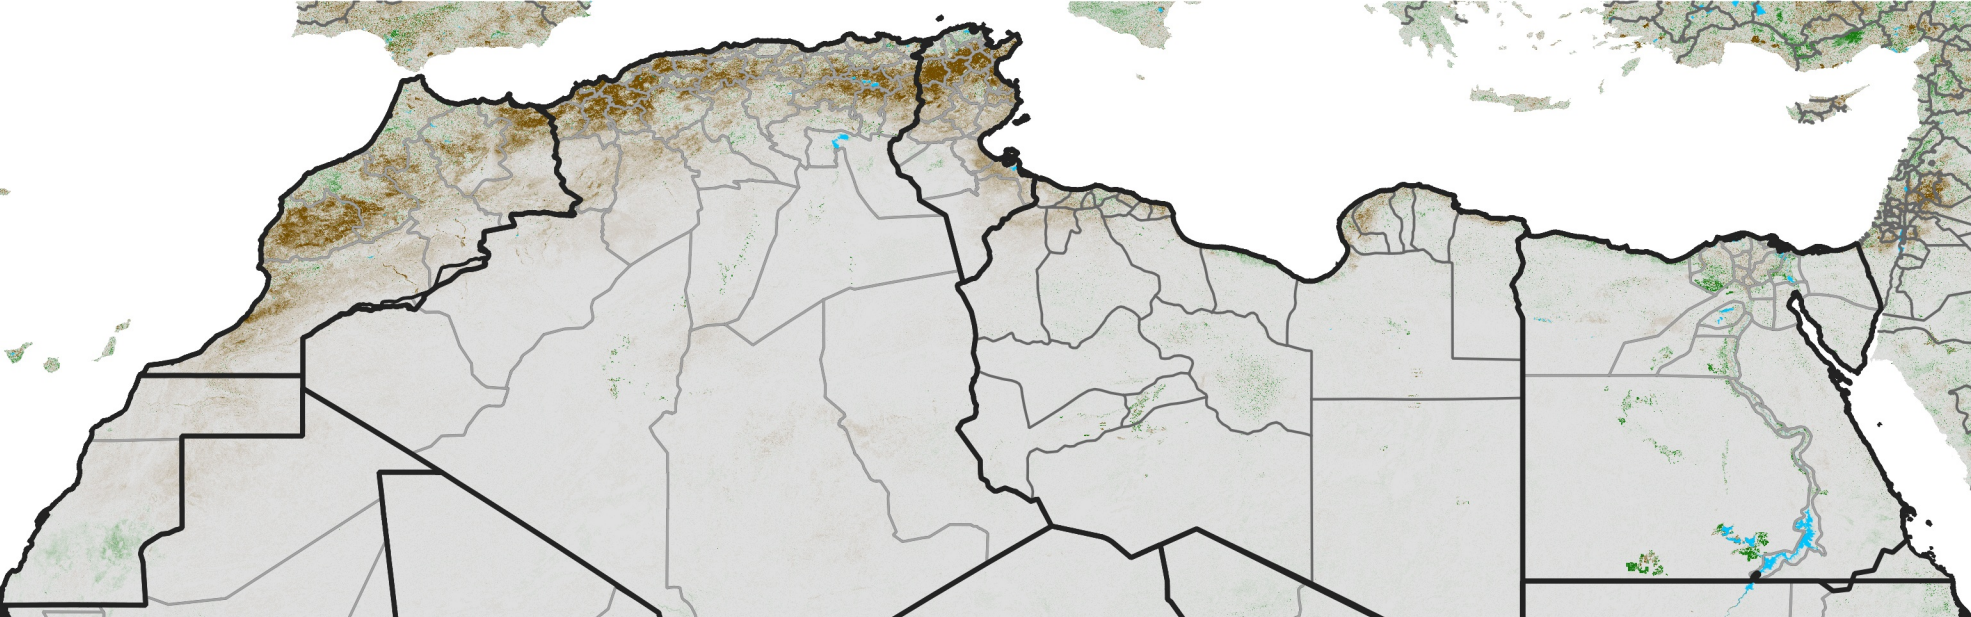

North Africa NDVI Anomaly

2023 minus Mean (2012 - 2021)
Period 13 / Feb 26 - Mar 05, 2023

NDVI Anomaly

< -0.3 -0.2 -0.1 -0.05 0.05 0.1 0.2 >0.3

Negative

No Difference

Positive