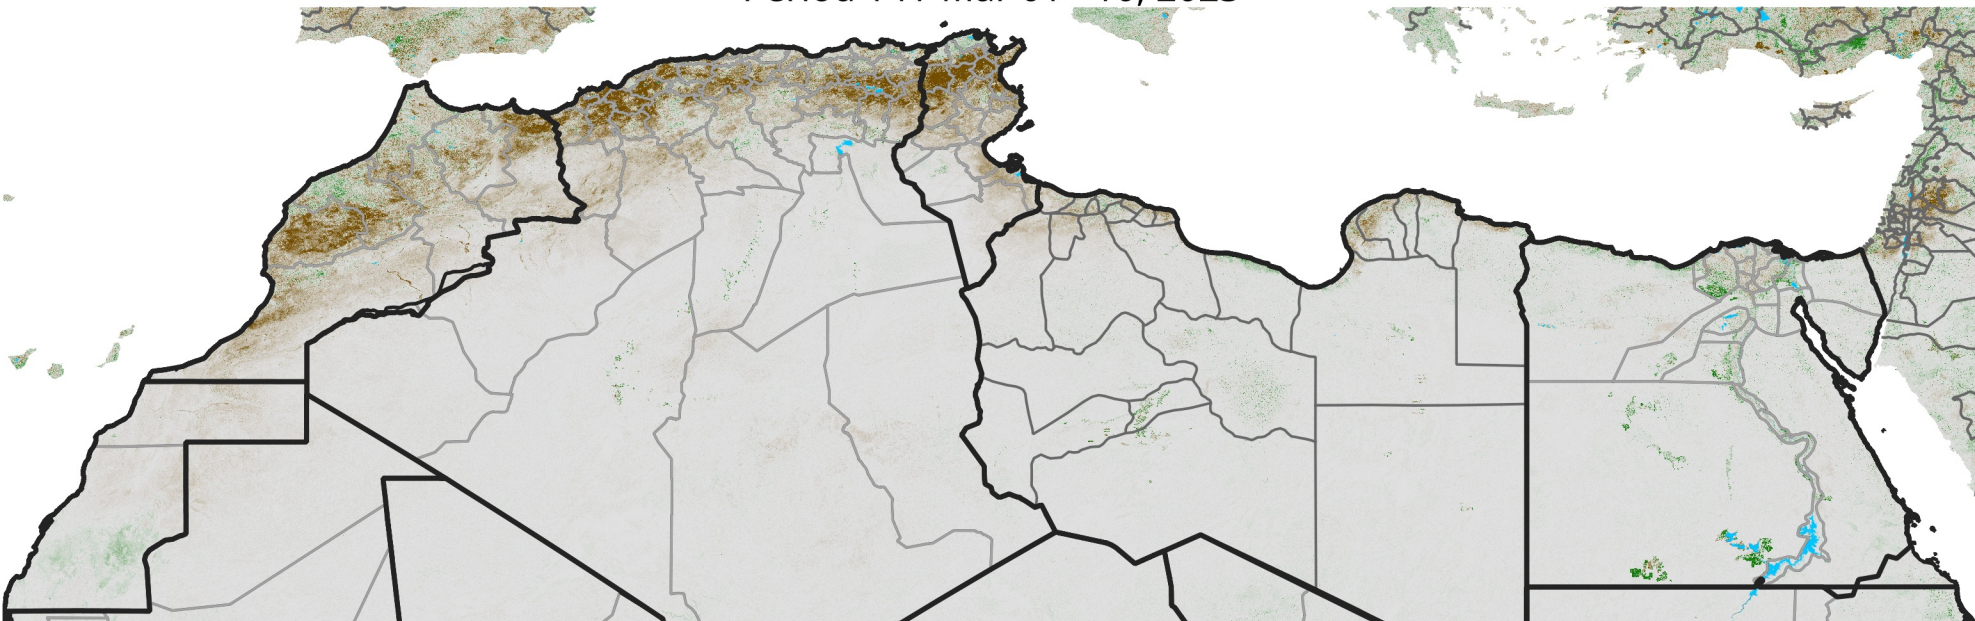

# North Africa NDVI Anomaly

2023 minus Mean (2012 - 2021)

Period 14 / Mar 01 - 10, 2023

## NDVI Anomaly

< -0.3   -0.2   -0.1   -0.05   0.05   0.1   0.2   >0.3

Negative

No Difference

Positive