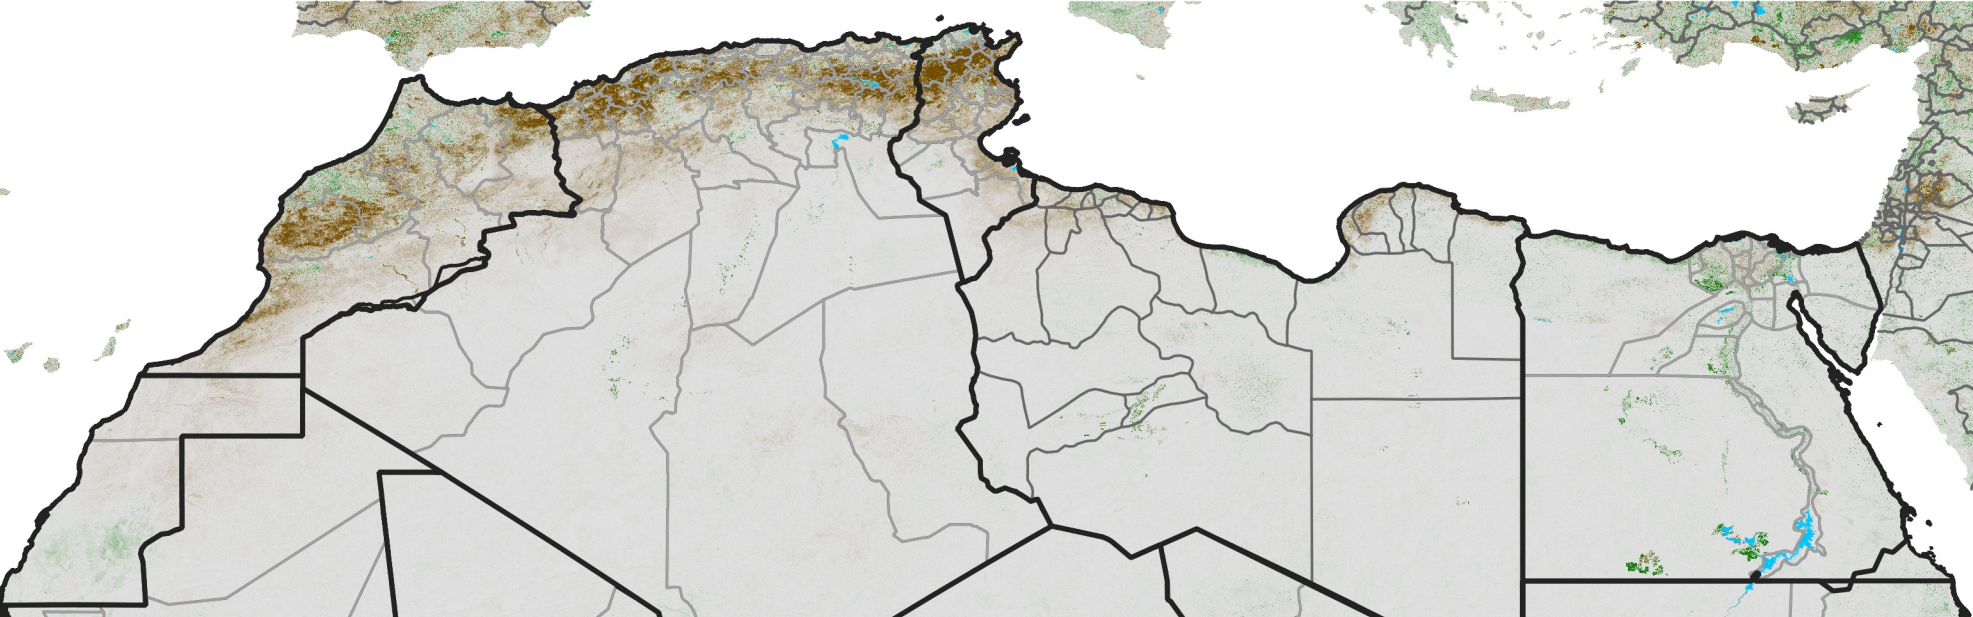

North Africa NDVI Anomaly

2023 minus Mean (2012 - 2021)

Period 15 / Mar 06 - 15, 2023

NDVI Anomaly

< -0.3 -0.2 -0.1 -0.05 0.05 0.1 0.2 >0.3

Negative

No Difference

Positive