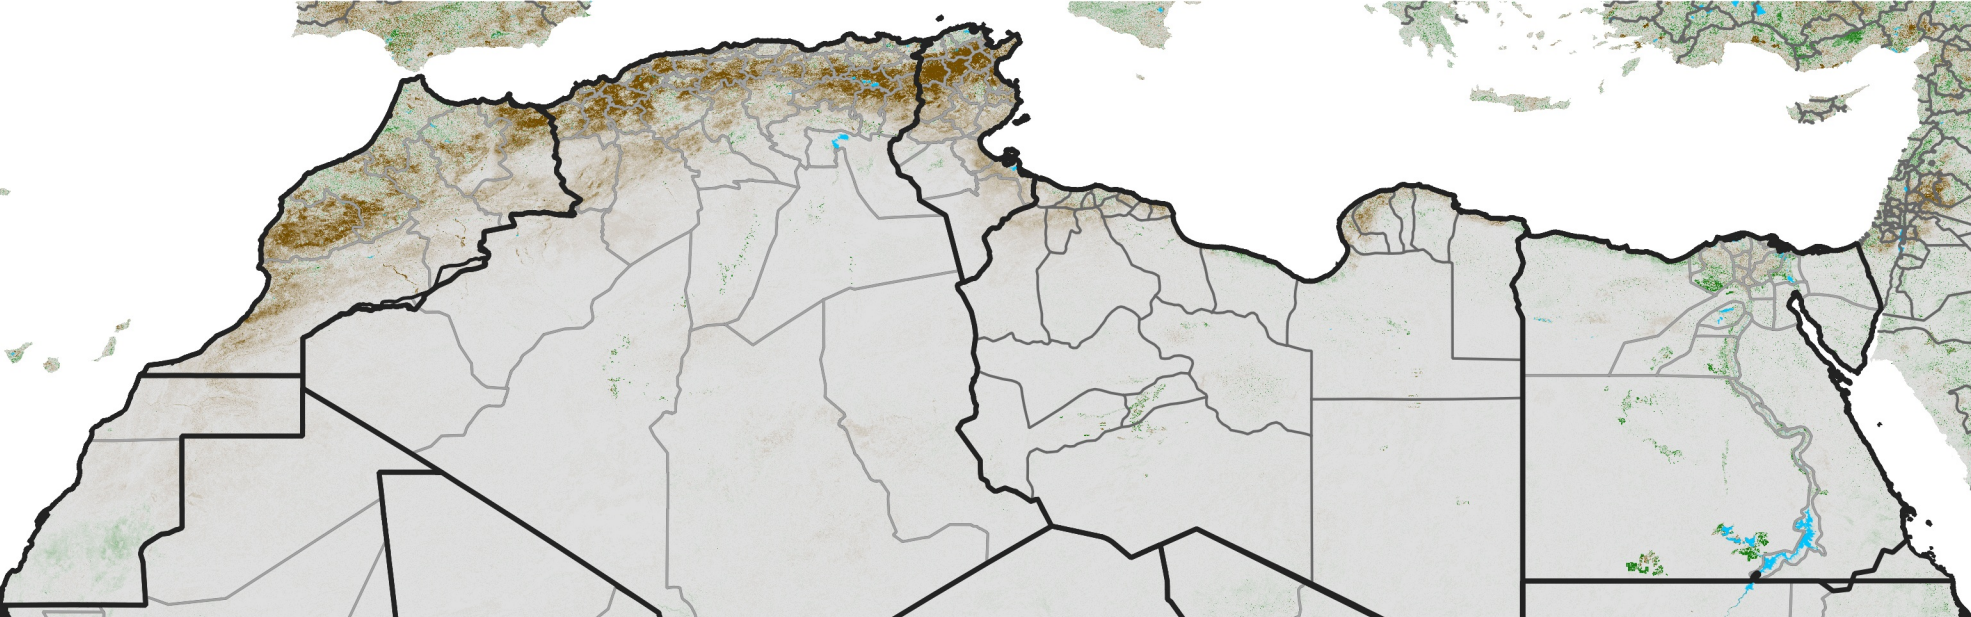

North Africa NDVI Anomaly

2023 minus Mean (2012 - 2021)

Period 16 / Mar 11 - 20, 2023

NDVI Anomaly

< -0.3 -0.2 -0.1 -0.05 0.05 0.1 0.2 >0.3

Negative

No Difference

Positive