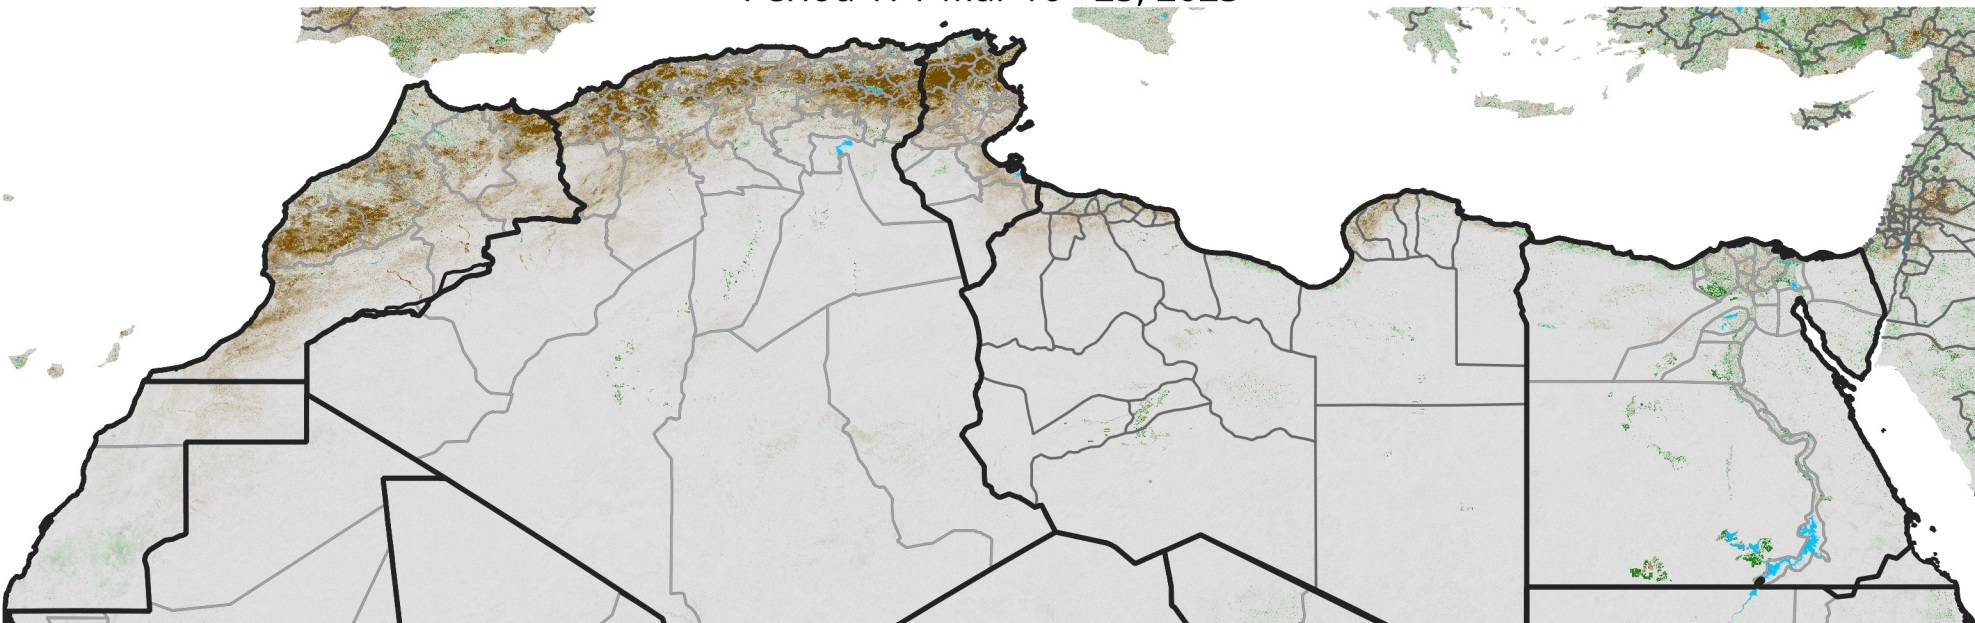

# North Africa NDVI Anomaly

2023 minus Mean (2012 - 2021)

Period 17 / Mar 16 - 25, 2023

## NDVI Anomaly

< -0.3   -0.2   -0.1   -0.05   0.05   0.1   0.2   >0.3

Negative

No Difference

Positive