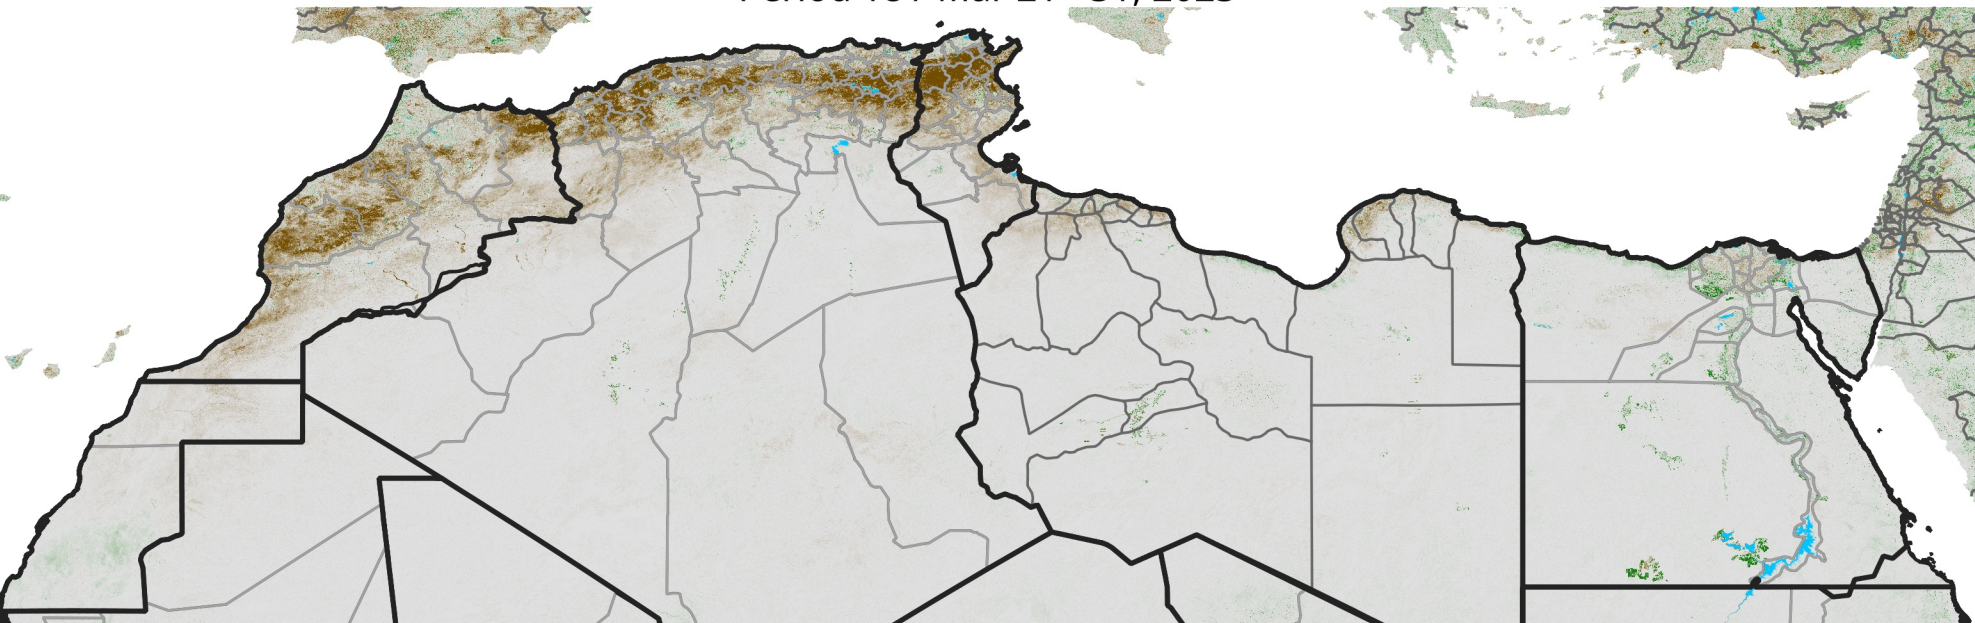

# North Africa NDVI Anomaly

2023 minus Mean (2012 - 2021)

Period 18 / Mar 21 - 31, 2023

## NDVI Anomaly

< -0.3   -0.2   -0.1   -0.05   0.05   0.1   0.2   >0.3

Negative

No Difference

Positive