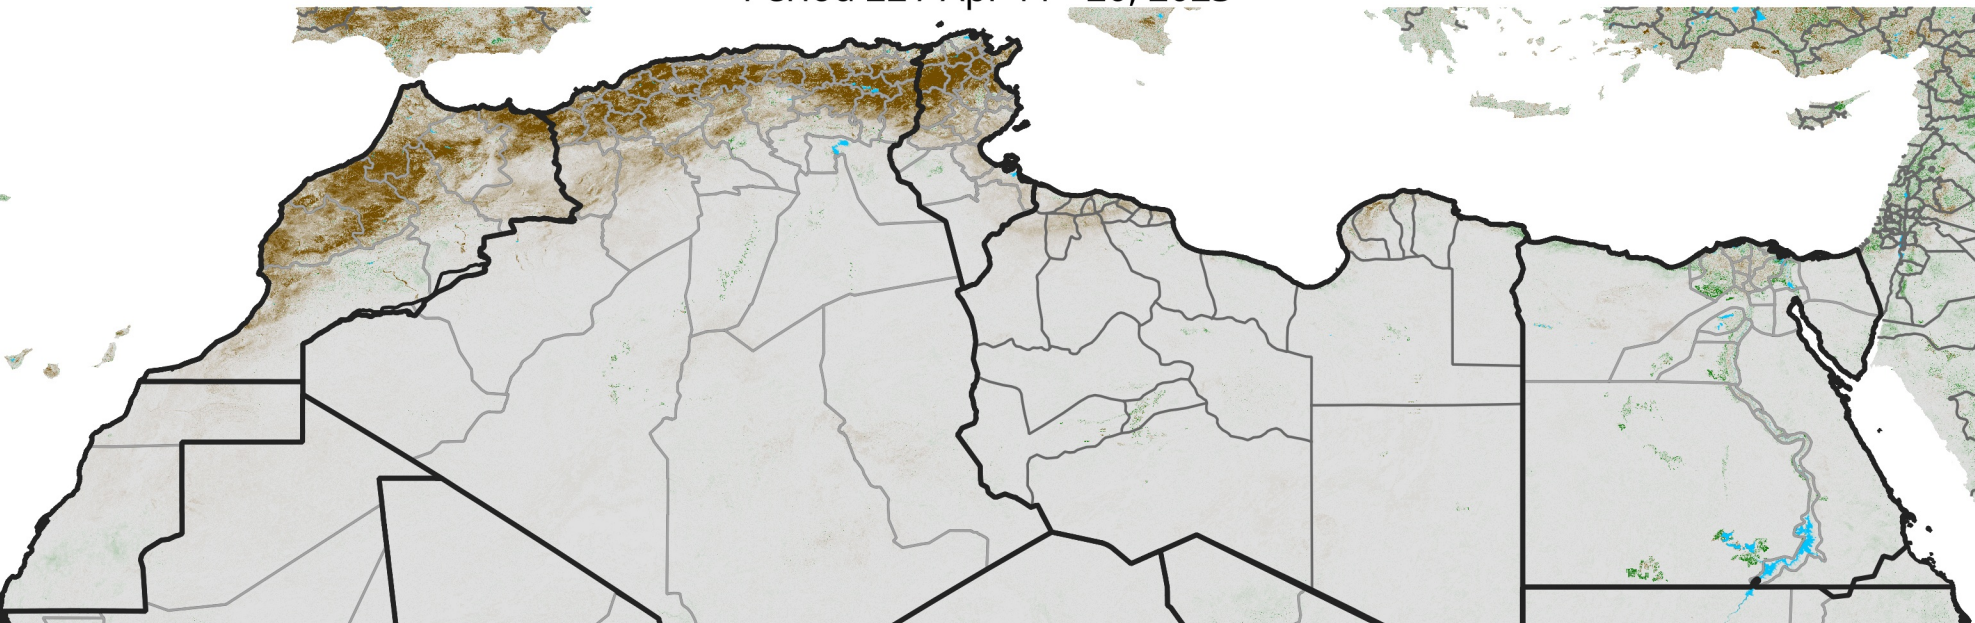

# North Africa NDVI Anomaly

2023 minus Mean (2012 - 2021)

Period 22 / Apr 11 - 20, 2023

## NDVI Anomaly

< -0.3   -0.2   -0.1   -0.05   0.05   0.1   0.2   >0.3

Negative

No Difference

Positive