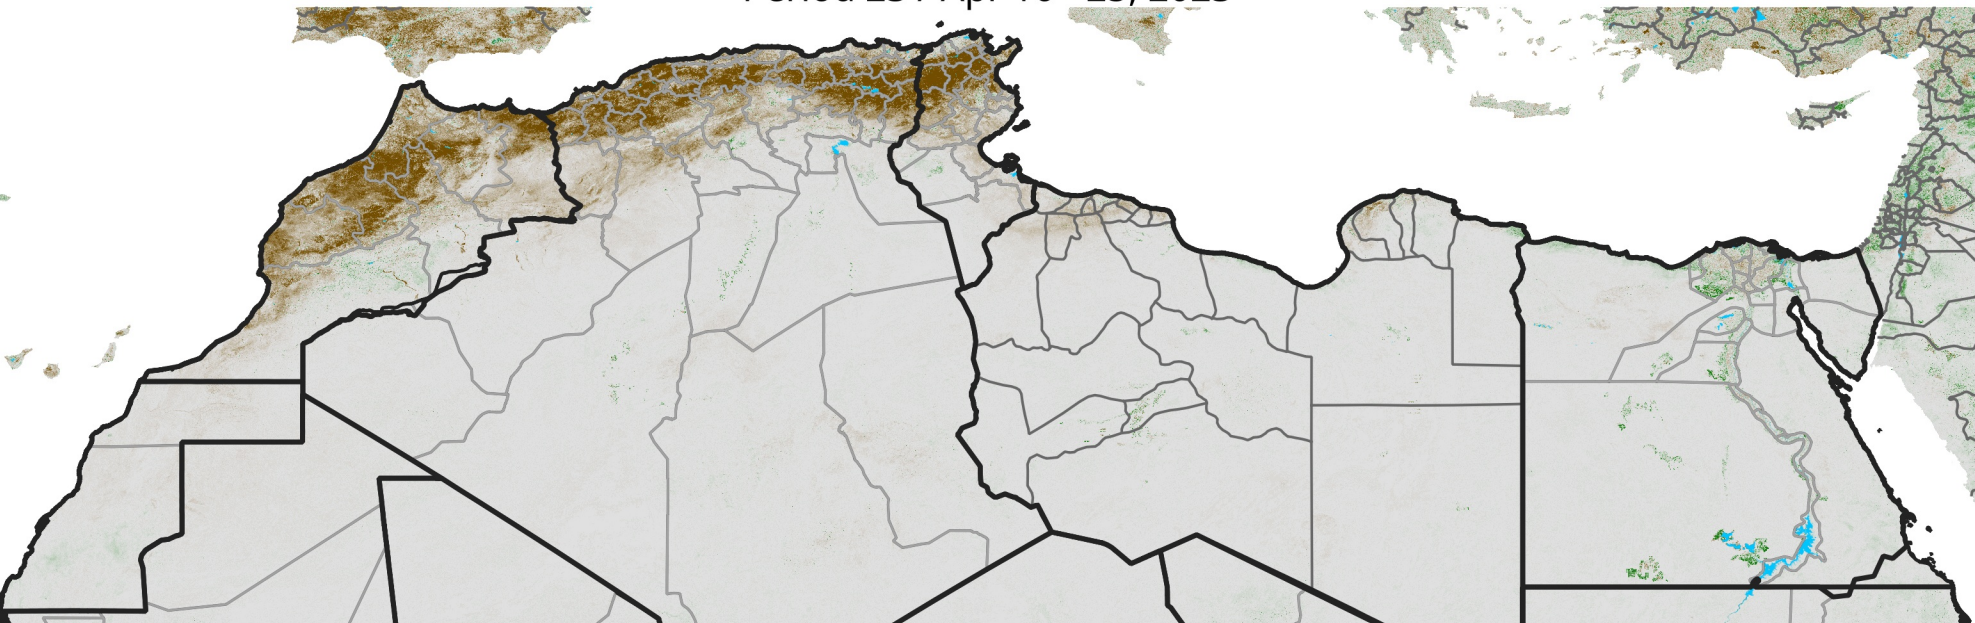

North Africa NDVI Anomaly

2023 minus Mean (2012 - 2021)

Period 23 / Apr 16 - 25, 2023

NDVI Anomaly

< -0.3 -0.2 -0.1 -0.05 0.05 0.1 0.2 >0.3

Negative

No Difference

Positive