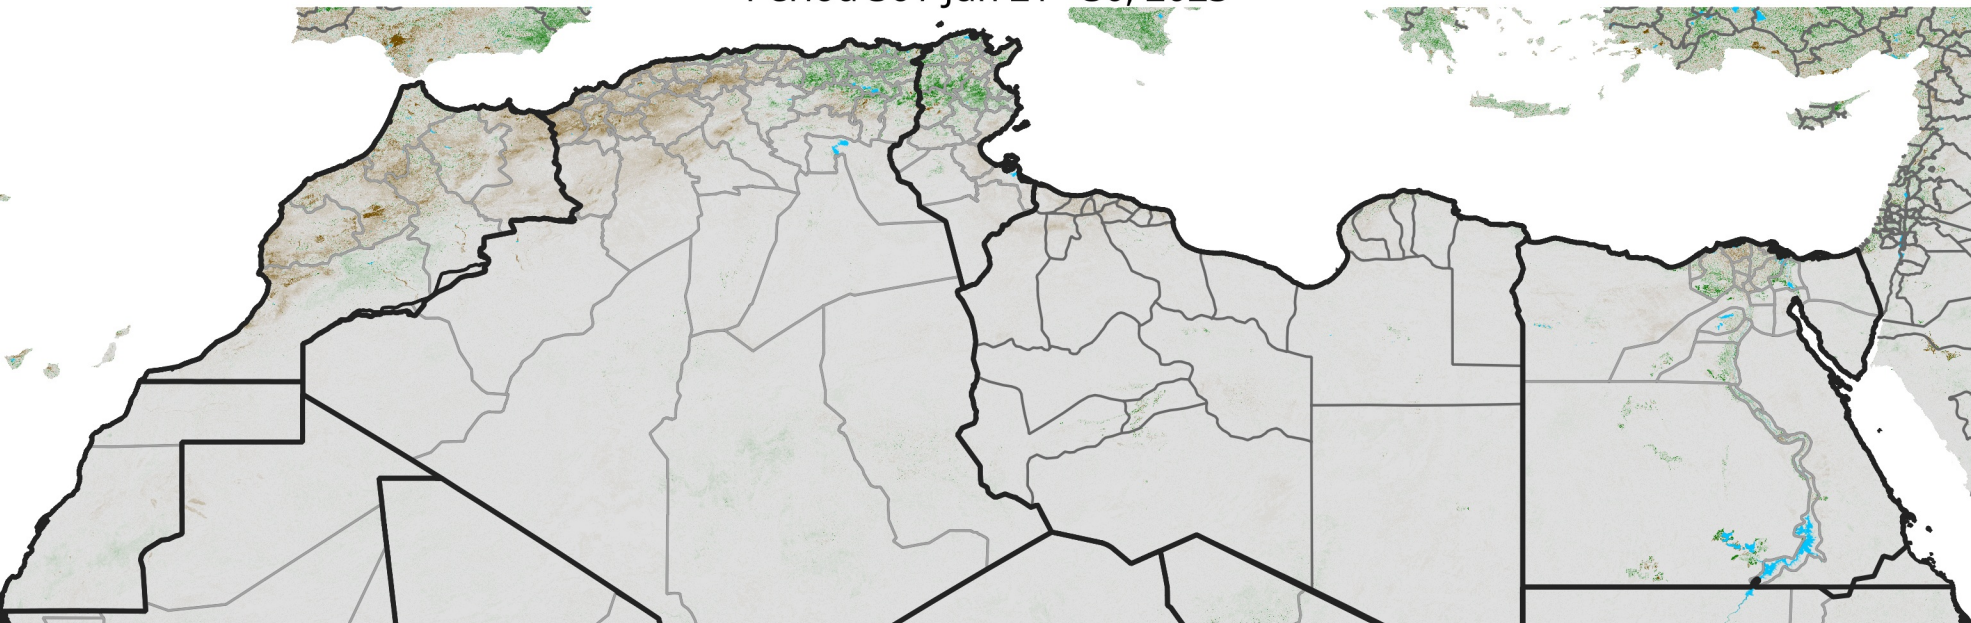

North Africa NDVI Anomaly

2023 minus Mean (2012 - 2021)

Period 36 / Jun 21 - 30, 2023

NDVI Anomaly

< -0.3 -0.2 -0.1 -0.05 0.05 0.1 0.2 >0.3

Negative

No Difference

Positive