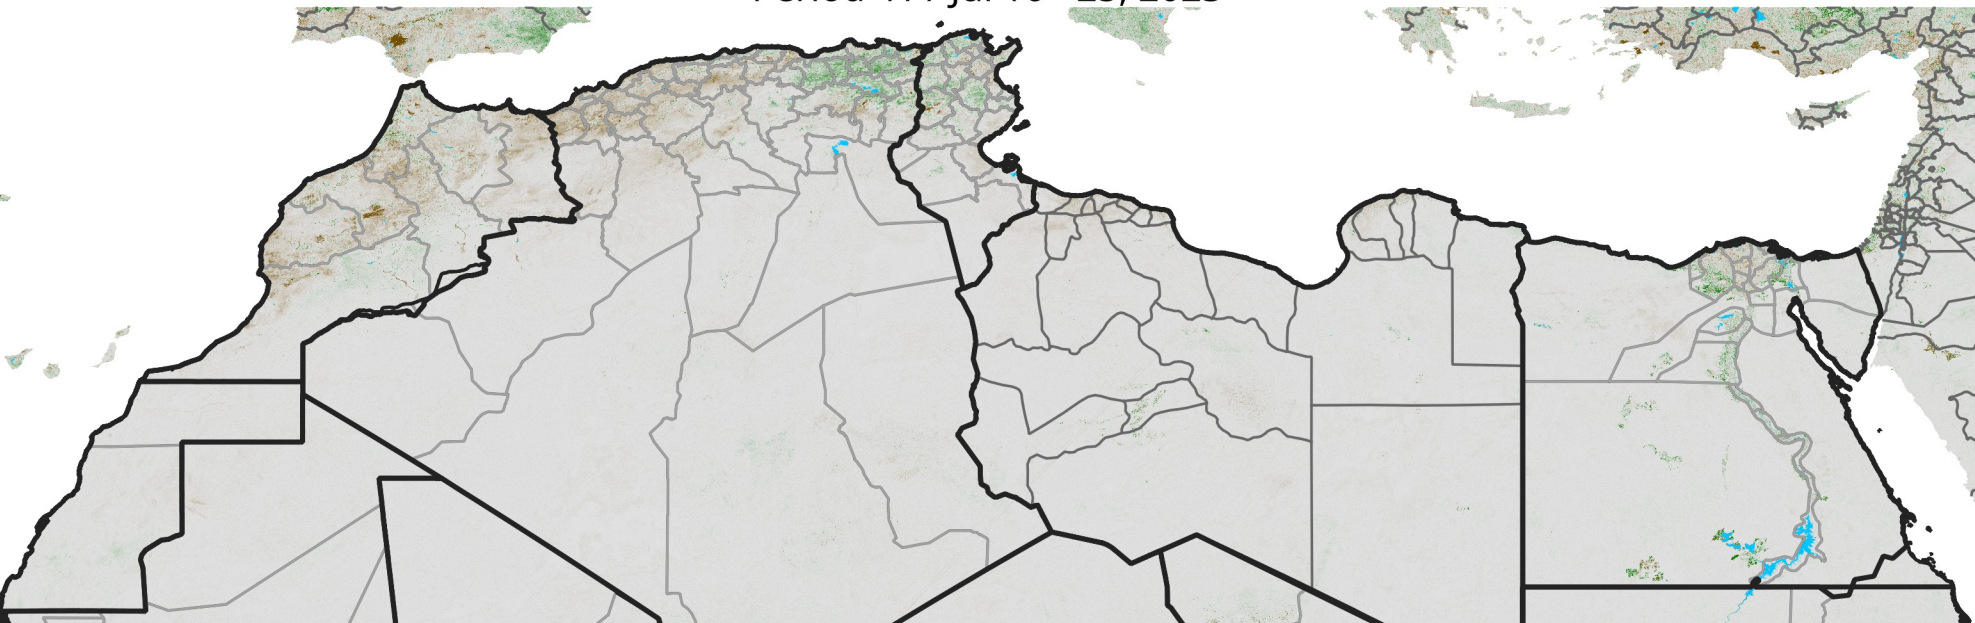

North Africa NDVI Anomaly

2023 minus Mean (2012 - 2021)

Period 41 / Jul 16 - 25, 2023

NDVI Anomaly

< -0.3 -0.2 -0.1 -0.05 0.05 0.1 0.2 >0.3

Negative

No Difference

Positive