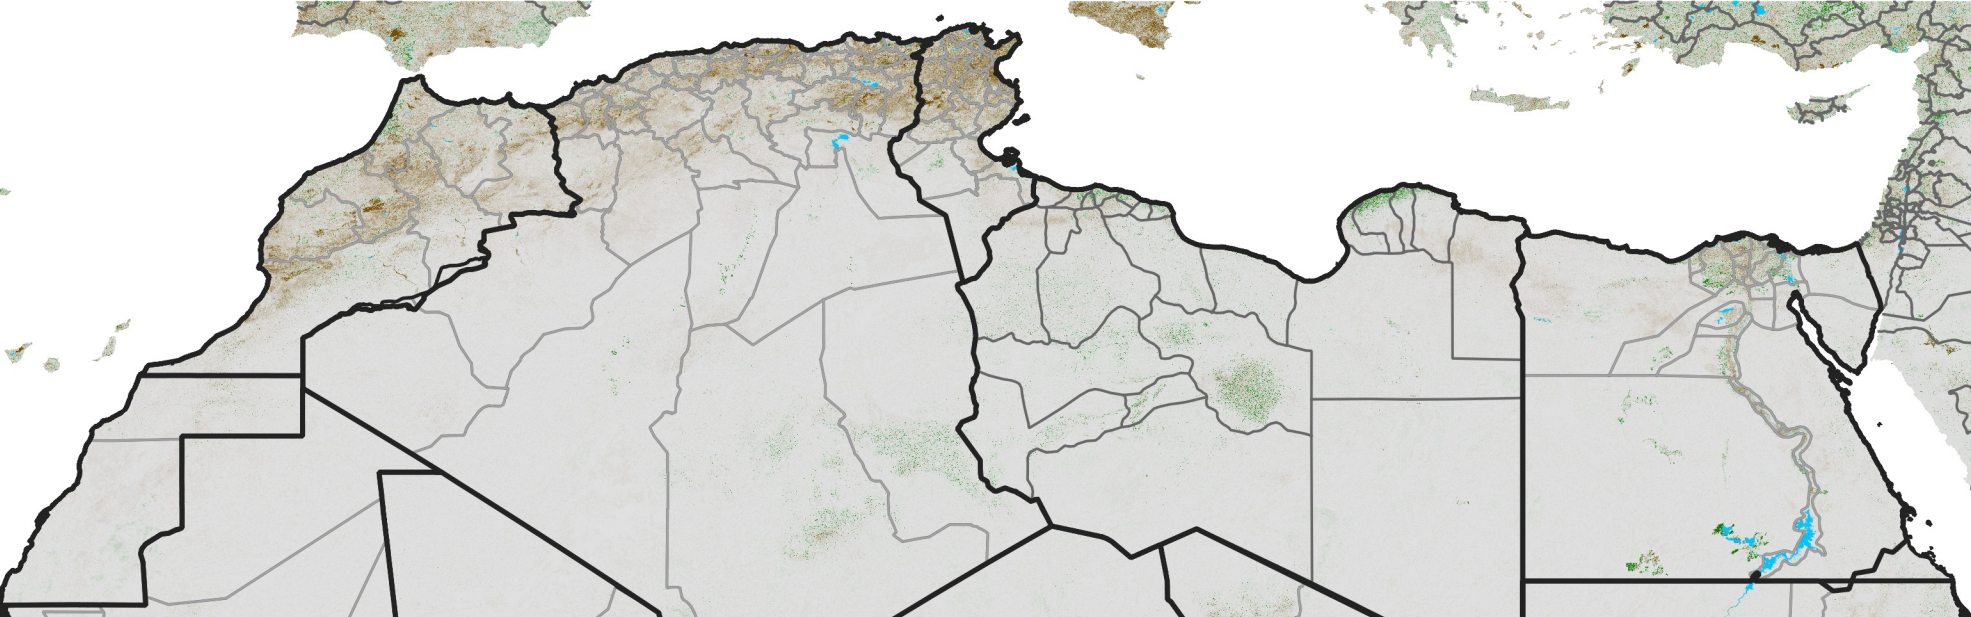

North Africa NDVI Anomaly

2023 minus Mean (2012 - 2021)

Period 56 / Oct 01 - 10, 2023

NDVI Anomaly

< -0.3 -0.2 -0.1 -0.05 0.05 0.1 0.2 >0.3

Negative

No Difference

Positive