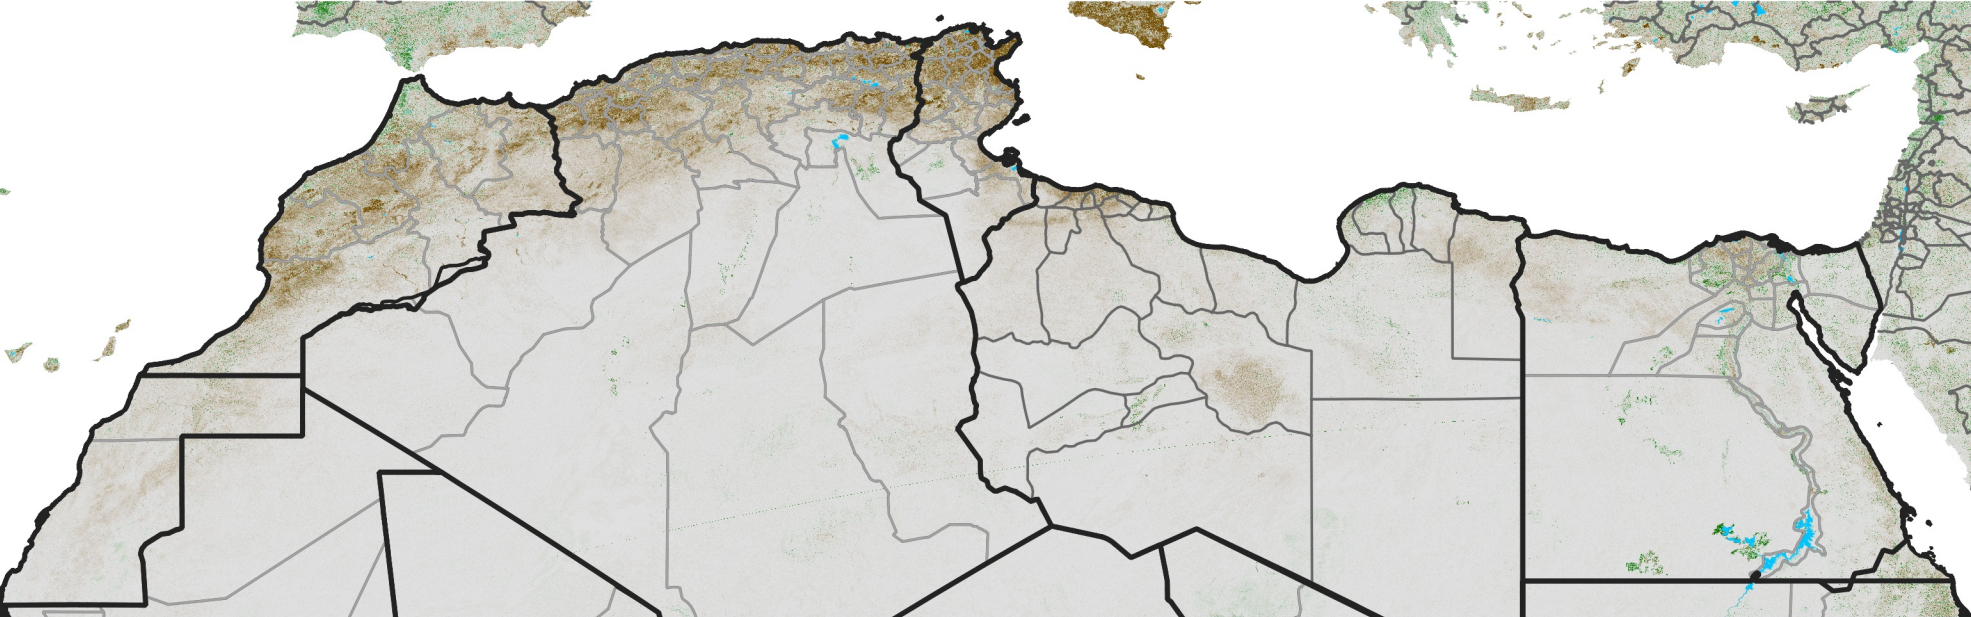

North Africa NDVI Anomaly

2023 minus Mean (2012 - 2021)

Period 64 / Nov 11 - 20, 2023

NDVI Anomaly

< -0.3 -0.2 -0.1 -0.05 0.05 0.1 0.2 >0.3

Negative

No Difference

Positive