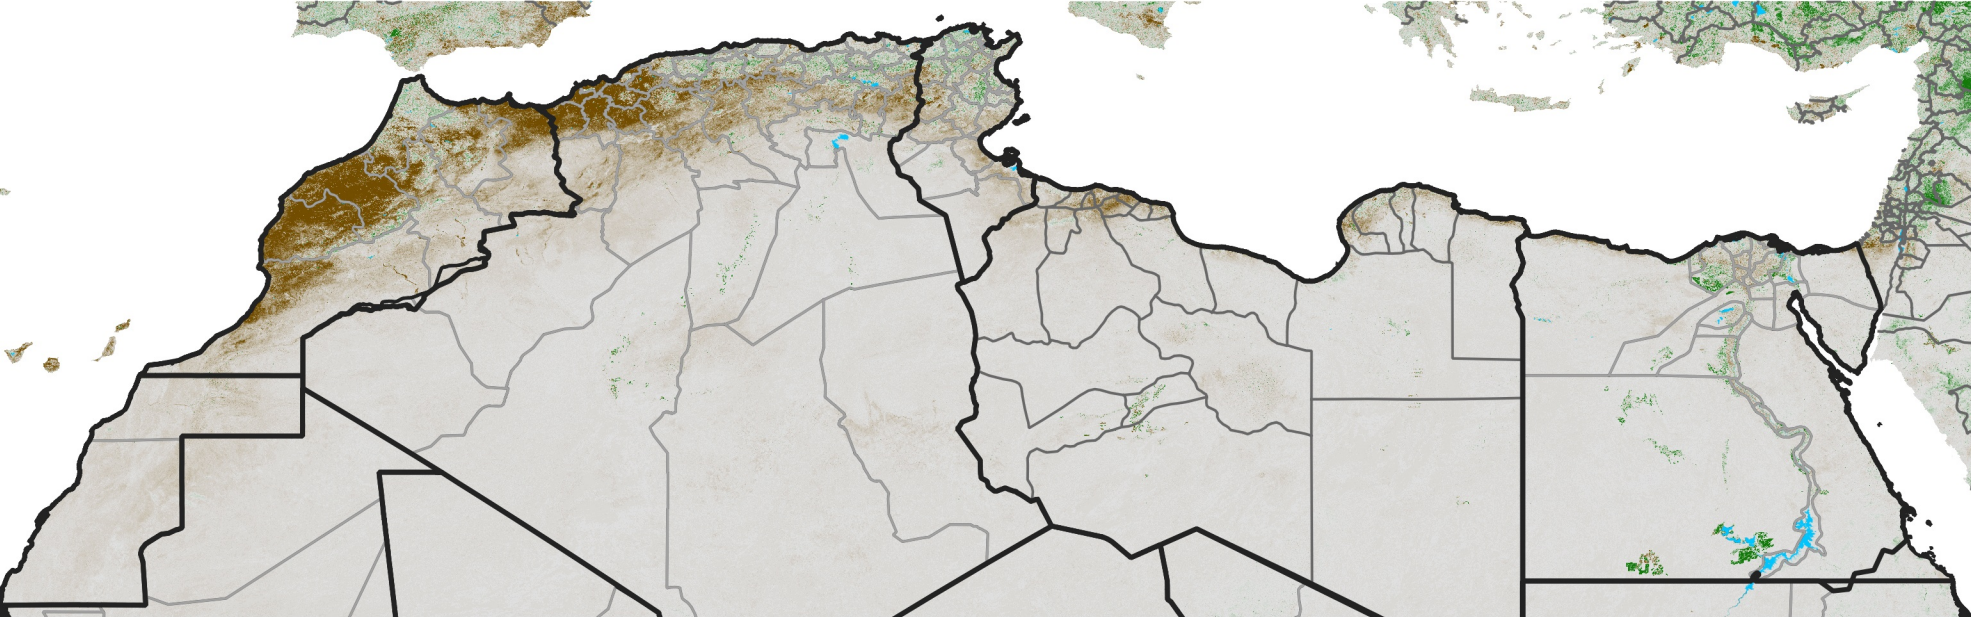

North Africa NDVI Anomaly

2024 minus Mean (2012 - 2021)

Period 15 / Mar 06 - 15, 2024

NDVI Anomaly

< -0.3 -0.2 -0.1 -0.05 0.05 0.1 0.2 >0.3

Negative

No Difference

Positive