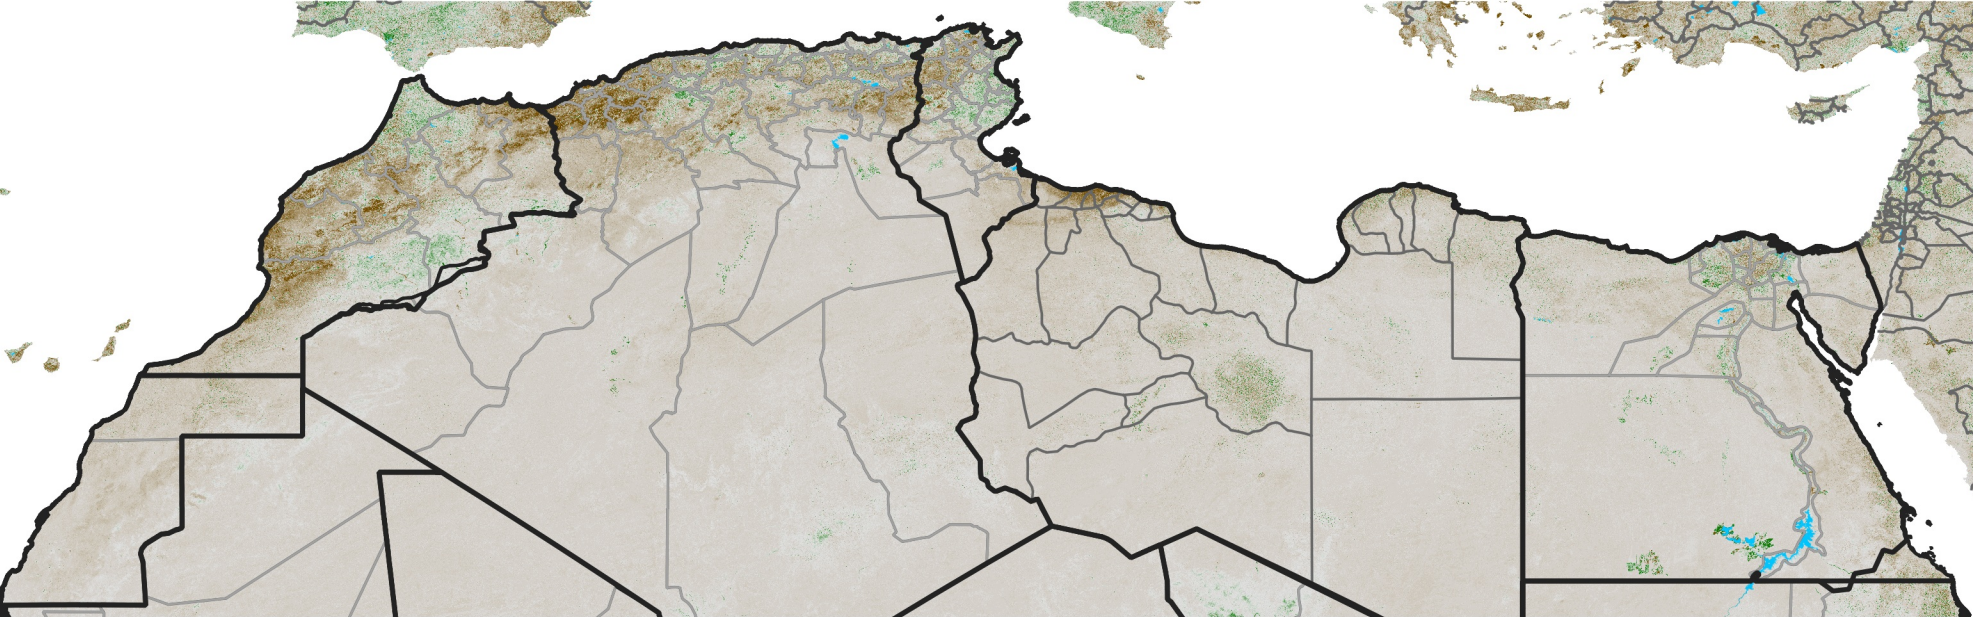

# North Africa NDVI Anomaly

2024 minus Mean (2012 - 2021)

Period 63 / Nov 06 - 15, 2024

## NDVI Anomaly

< -0.3   -0.2   -0.1   -0.05   0.05   0.1   0.2   >0.3

Negative

No Difference

Positive