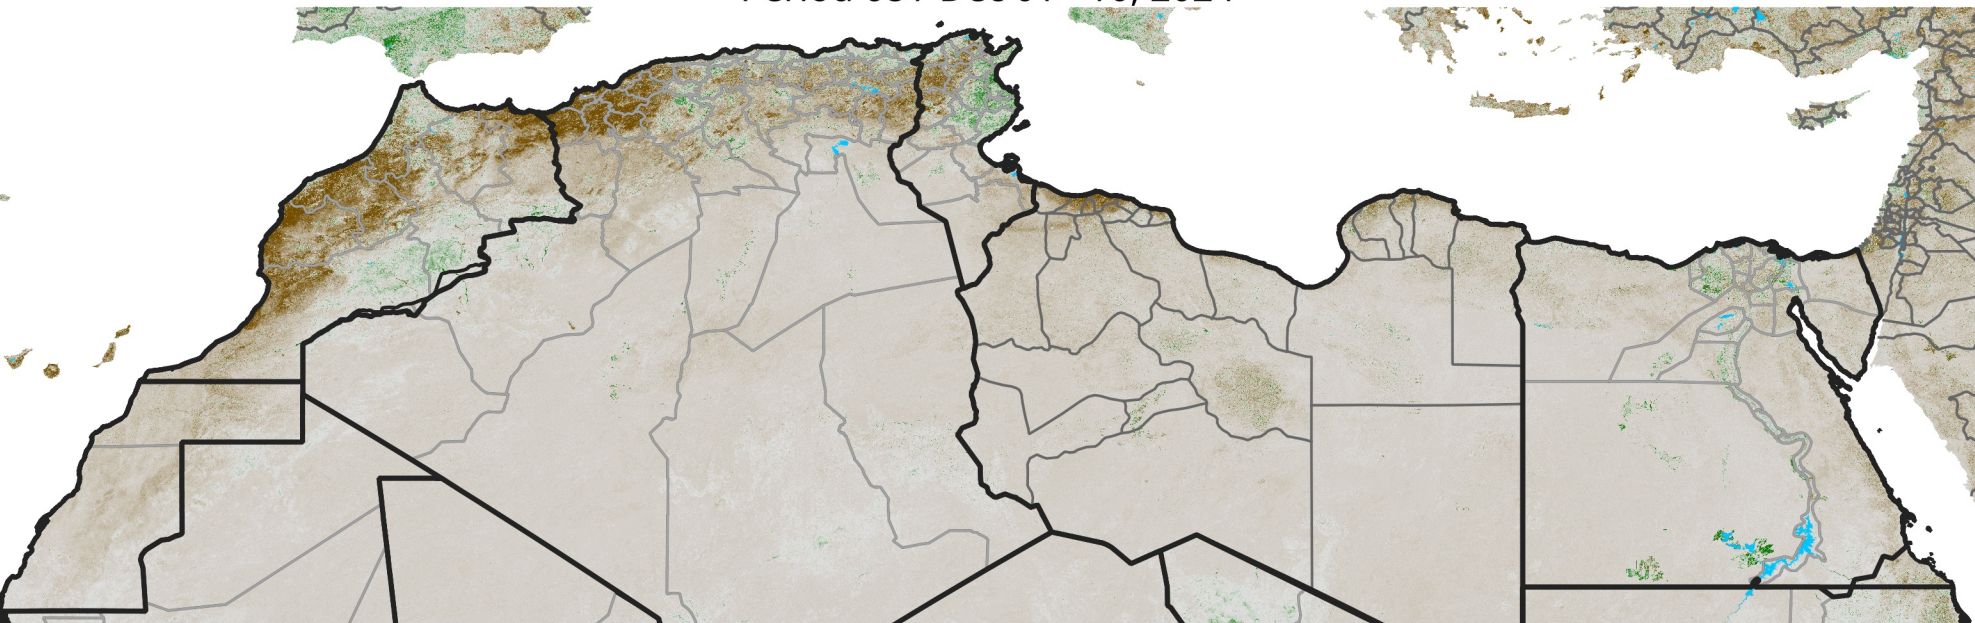

North Africa NDVI Anomaly

2024 minus Mean (2012 - 2021)

Period 68 / Dec 01 - 10, 2024

NDVI Anomaly

< -0.3 -0.2 -0.1 -0.05 0.05 0.1 0.2 >0.3

Negative

No Difference

Positive