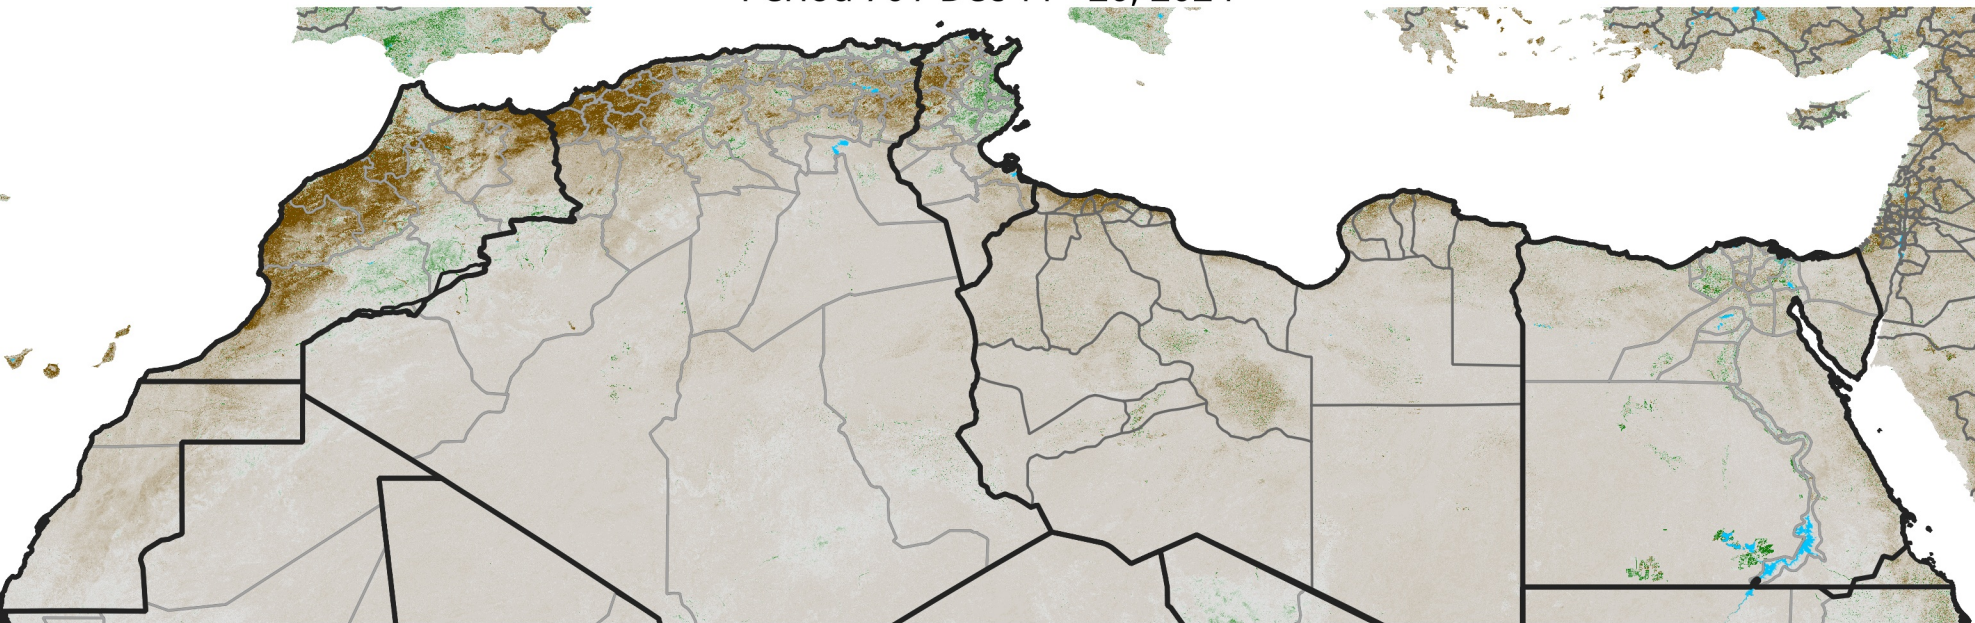

North Africa NDVI Anomaly

2024 minus Mean (2012 - 2021)

Period 70 / Dec 11 - 20, 2024

NDVI Anomaly

< -0.3 -0.2 -0.1 -0.05 0.05 0.1 0.2 >0.3

Negative

No Difference

Positive