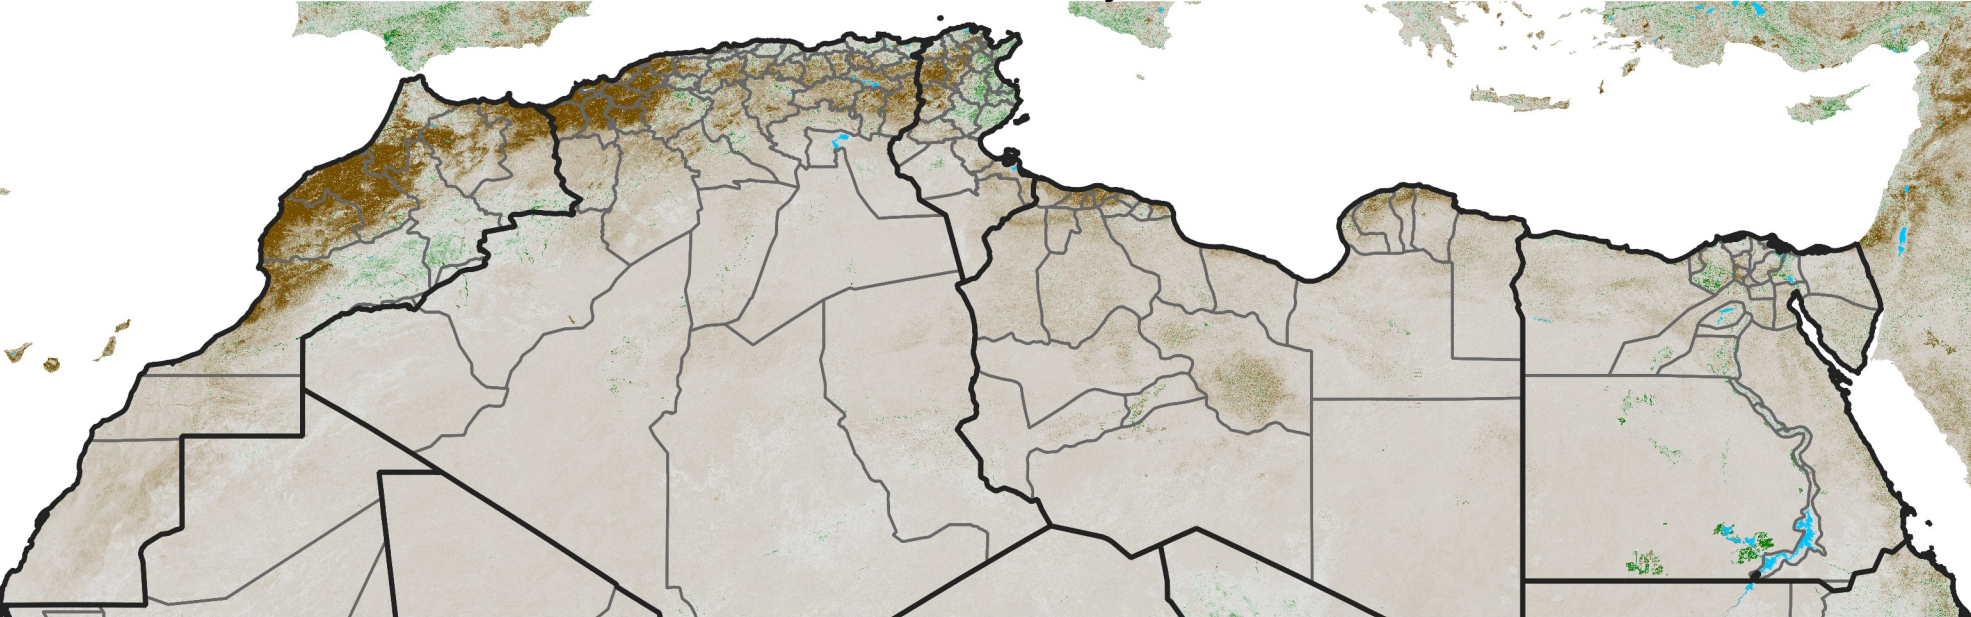

North Africa NDVI Anomaly

2025 minus Mean (2012 - 2021)
Period 01 / Dec 26, 2024 - Jan 05, 2025

NDVI Anomaly

< -0.3 -0.2 -0.1 -0.05 0.05 0.1 0.2 >0.3

Negative

No Difference

Positive