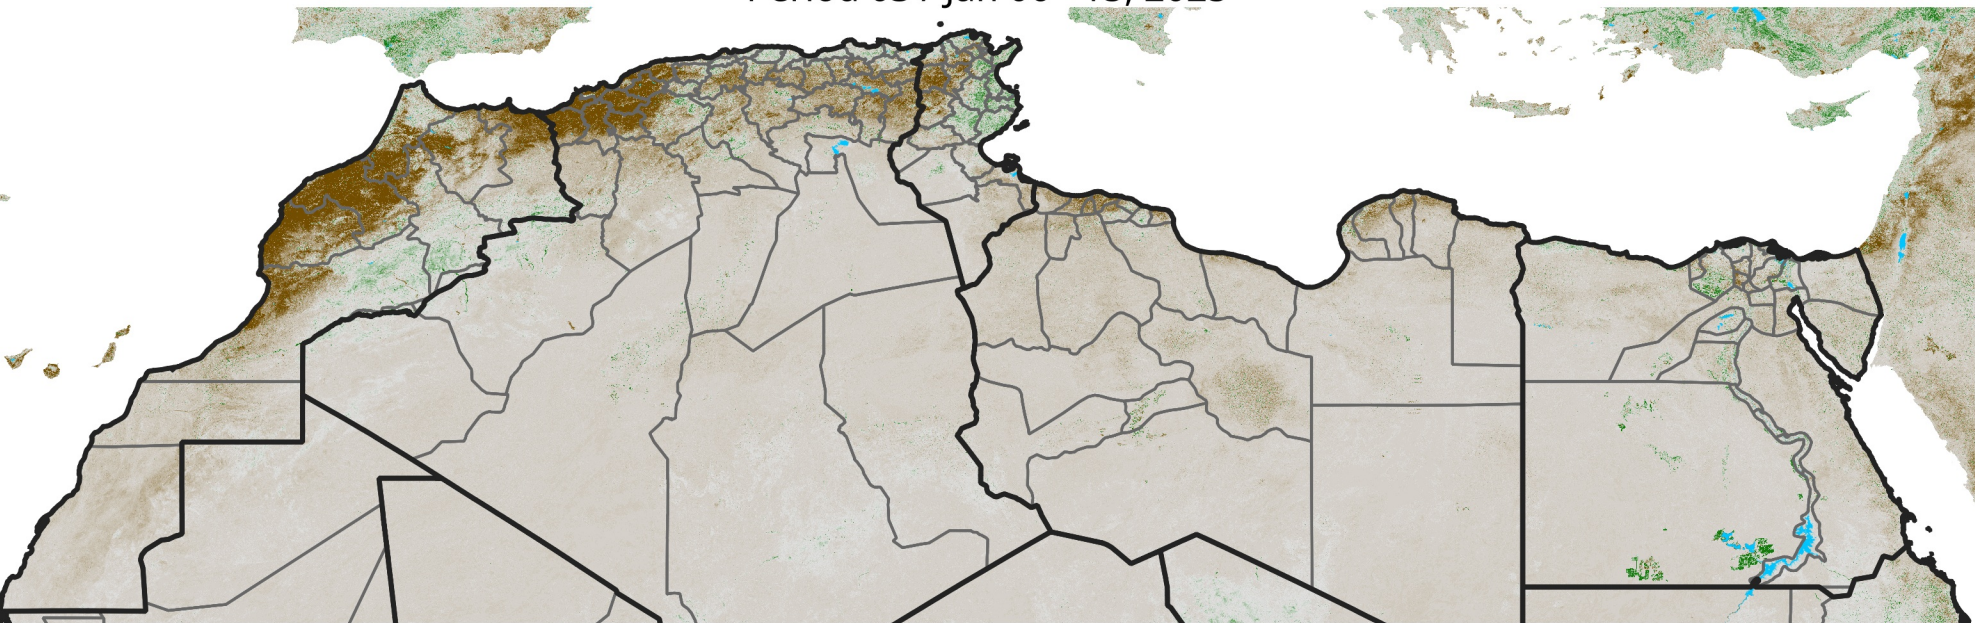

# North Africa NDVI Anomaly

2025 minus Mean (2012 - 2021)

Period 03 / Jan 06 - 15, 2025

## NDVI Anomaly

< -0.3   -0.2   -0.1   -0.05   0.05   0.1   0.2   >0.3

Negative

No Difference

Positive