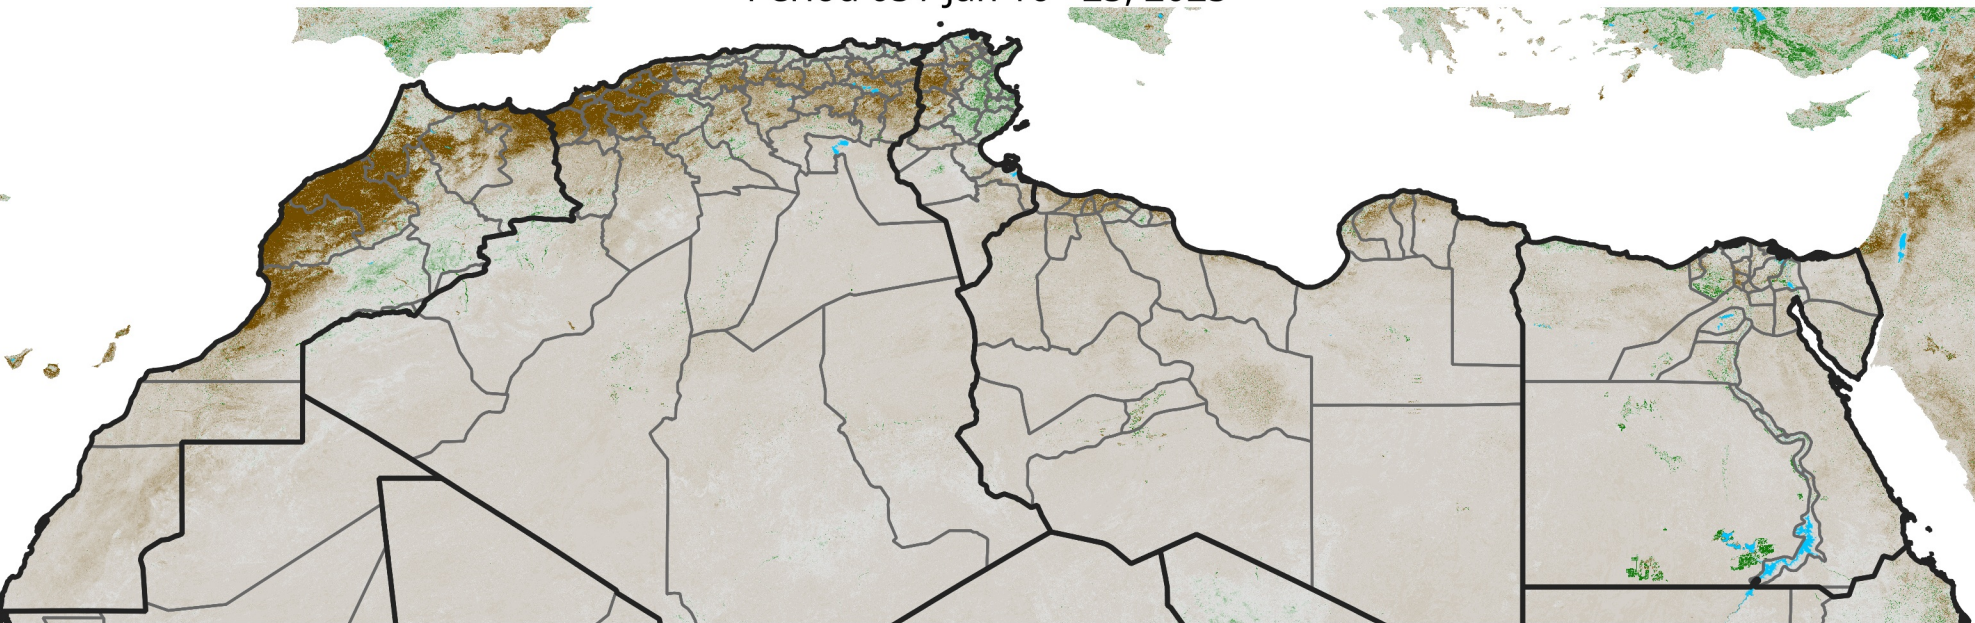

North Africa NDVI Anomaly

2025 minus Mean (2012 - 2021)

Period 05 / Jan 16 - 25, 2025

NDVI Anomaly

< -0.3 -0.2 -0.1 -0.05 0.05 0.1 0.2 >0.3

Negative

No Difference

Positive