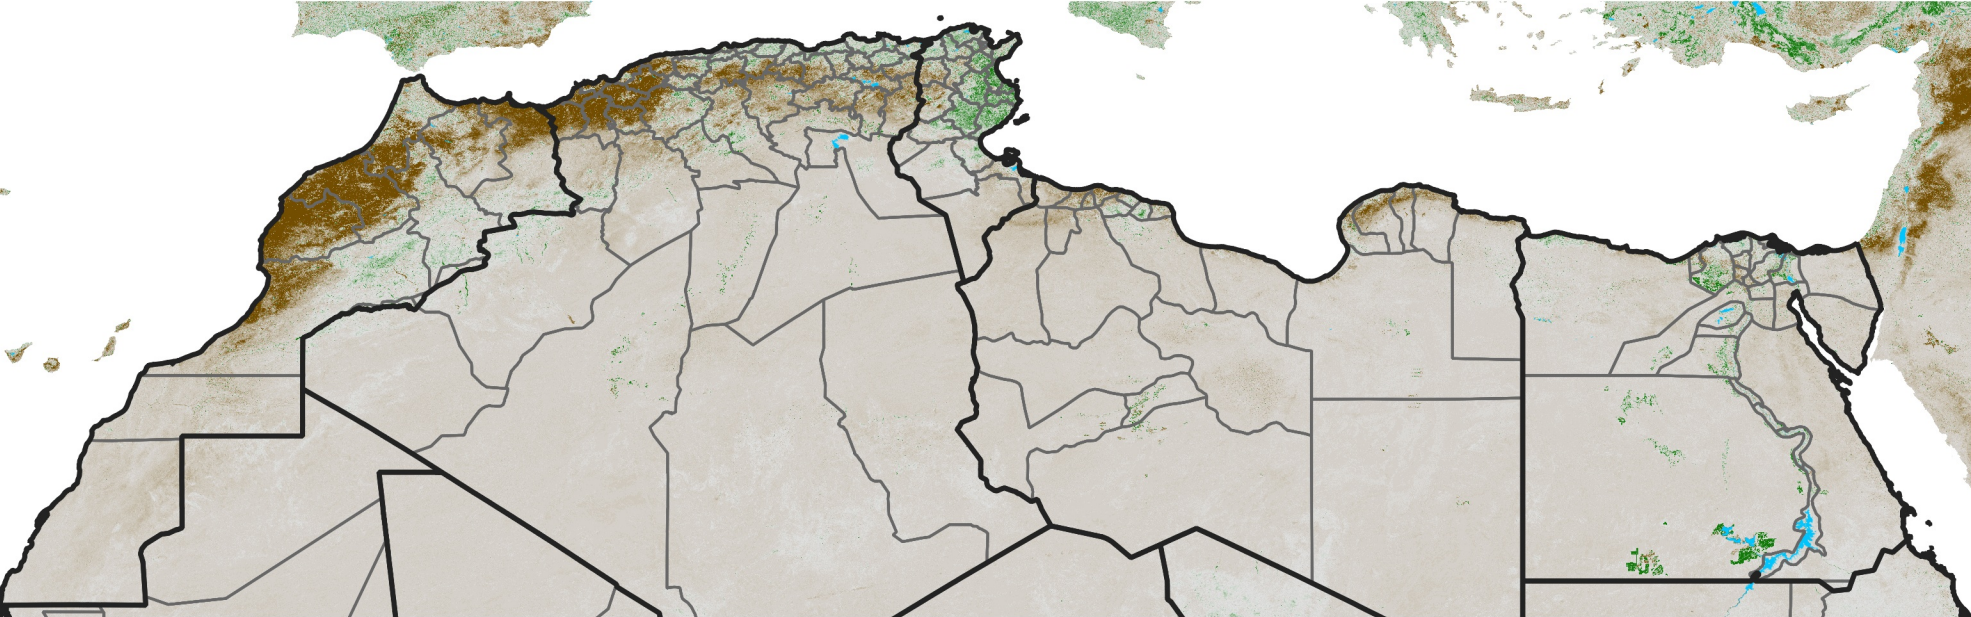

North Africa NDVI Anomaly

2025 minus Mean (2012 - 2021)

Period 12 / Feb 21 - 28, 2025

NDVI Anomaly

< -0.3 -0.2 -0.1 -0.05 0.05 0.1 0.2 >0.3

Negative

No Difference

Positive