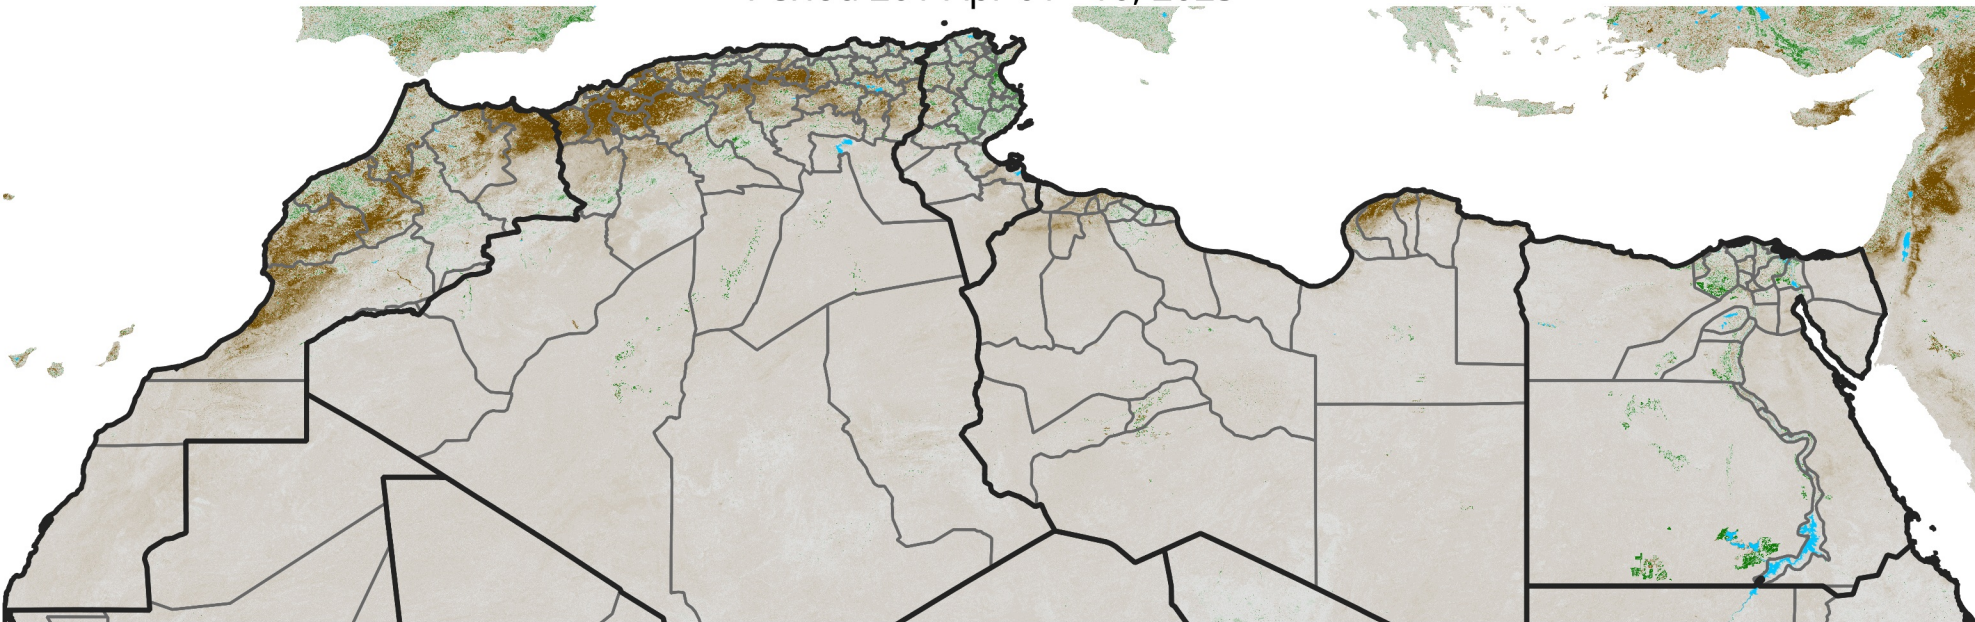

North Africa NDVI Anomaly

2025 minus Mean (2012 - 2021)

Period 20 / Apr 01 - 10, 2025

NDVI Anomaly

< -0.3 -0.2 -0.1 -0.05 0.05 0.1 0.2 >0.3

Negative

No Difference

Positive