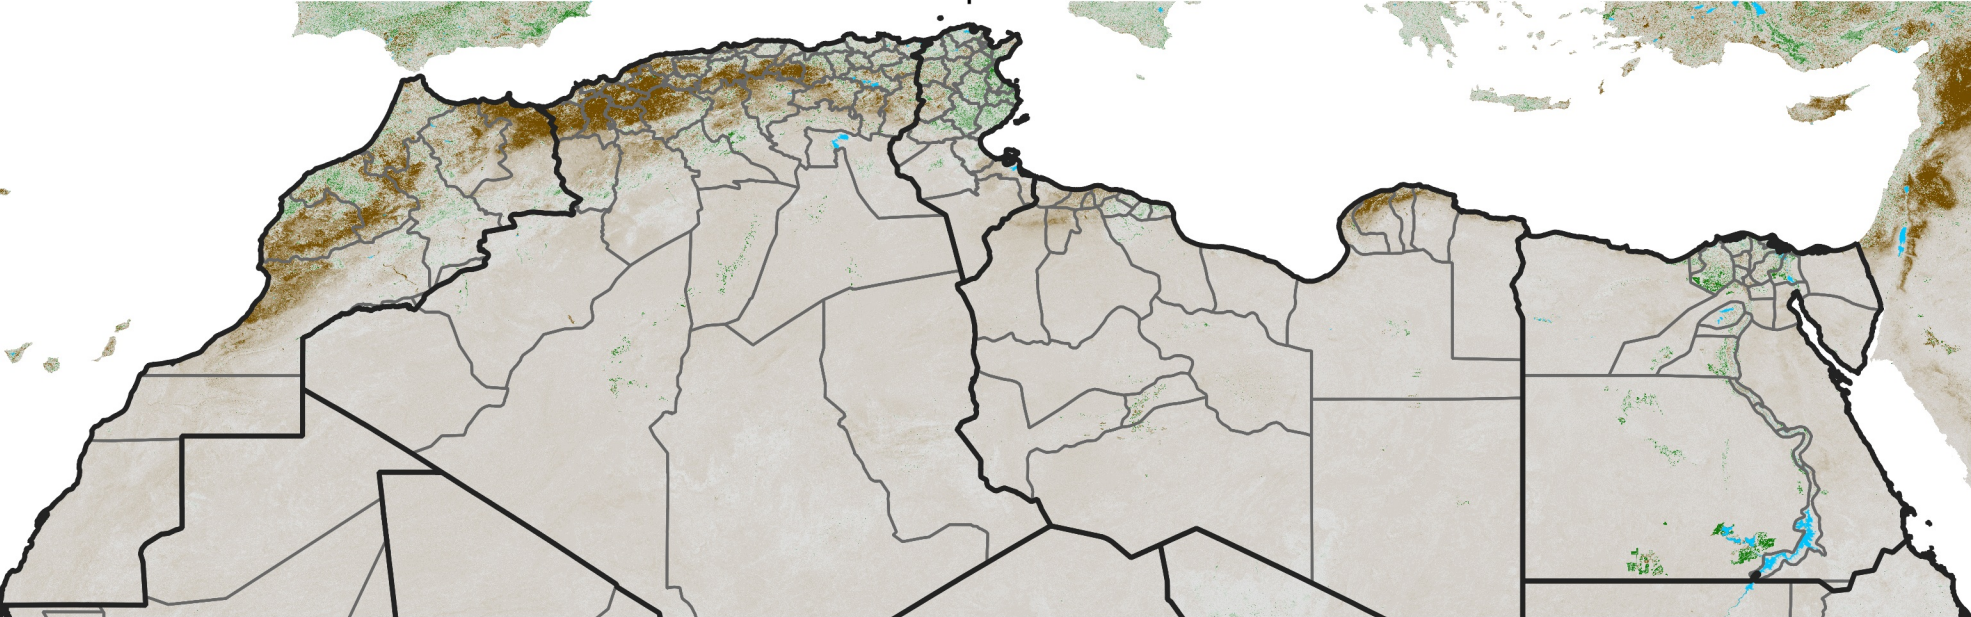

# North Africa NDVI Anomaly

2025 minus Mean (2012 - 2021)

Period 21 / Apr 06 - 15, 2025

## NDVI Anomaly

< -0.3   -0.2   -0.1   -0.05   0.05   0.1   0.2   >0.3

Negative

No Difference

Positive