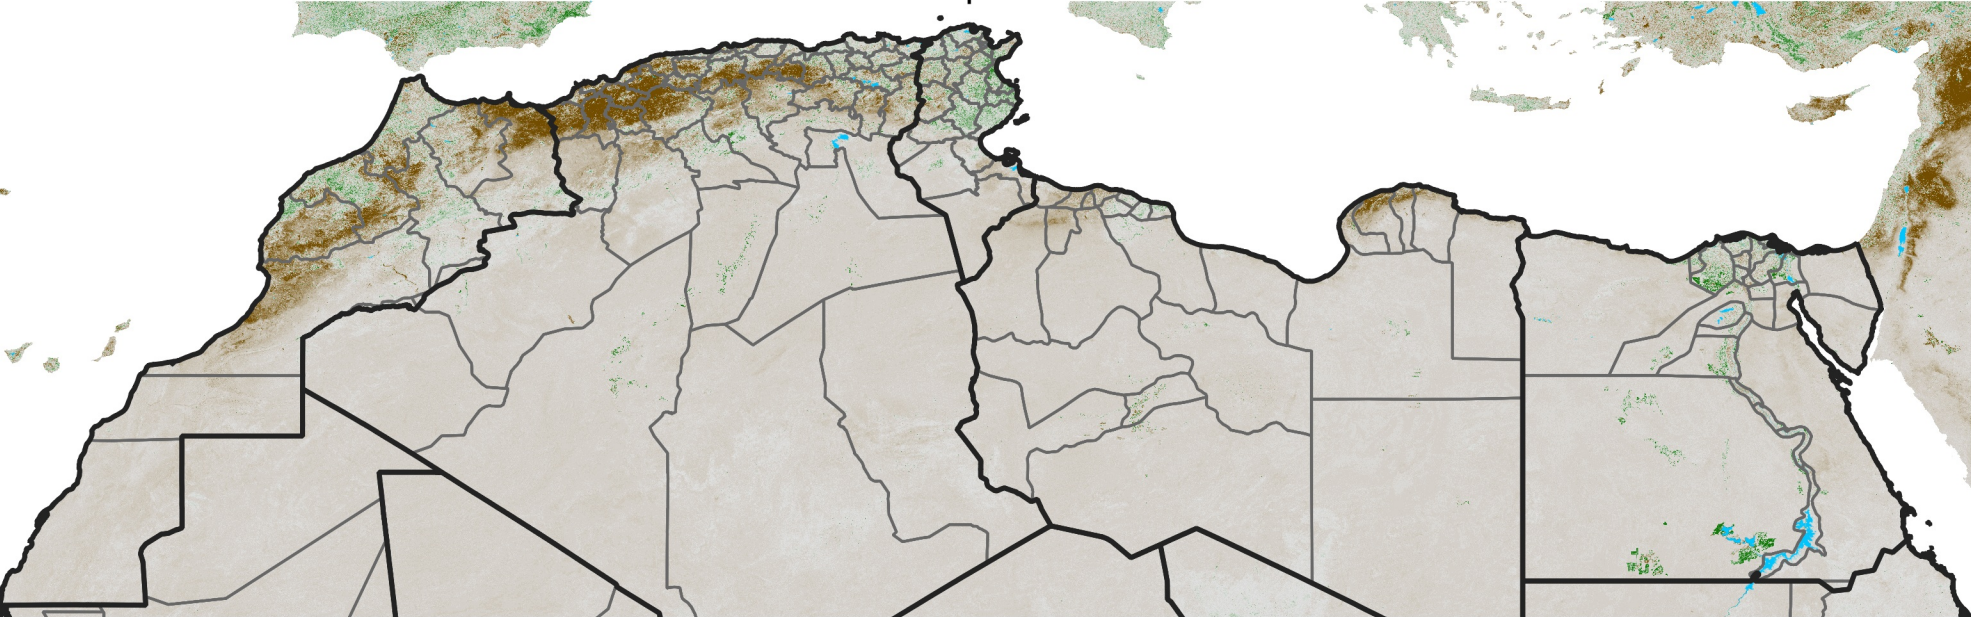

North Africa NDVI Anomaly

2025 minus Mean (2012 - 2021)

Period 22 / Apr 11 - 20, 2025

NDVI Anomaly

< -0.3 -0.2 -0.1 -0.05 0.05 0.1 0.2 >0.3

Negative

No Difference

Positive