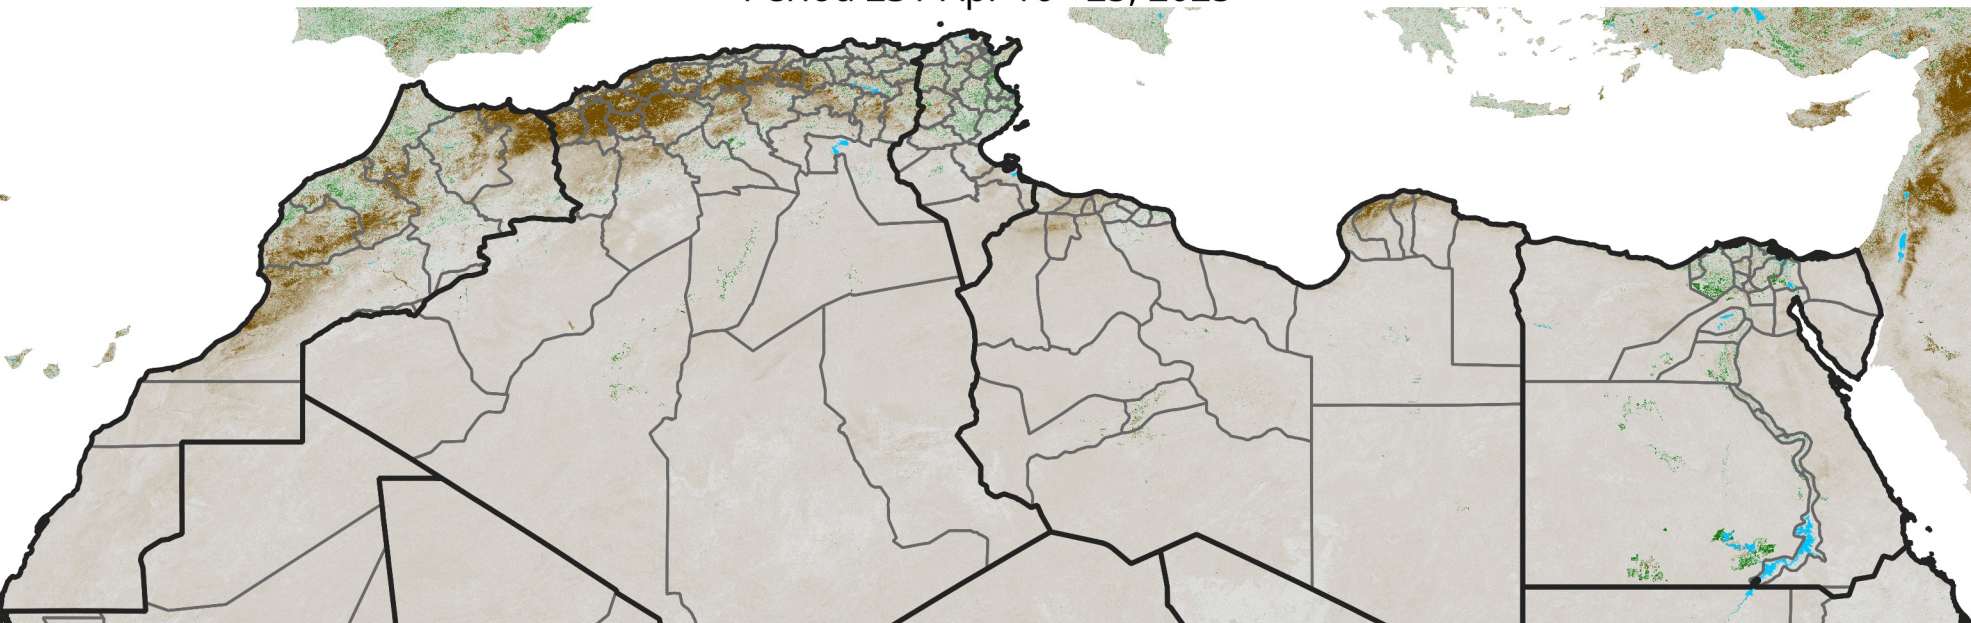

North Africa NDVI Anomaly

2025 minus Mean (2012 - 2021)

Period 23 / Apr 16 - 25, 2025

NDVI Anomaly

< -0.3 -0.2 -0.1 -0.05 0.05 0.1 0.2 >0.3

Negative

No Difference

Positive