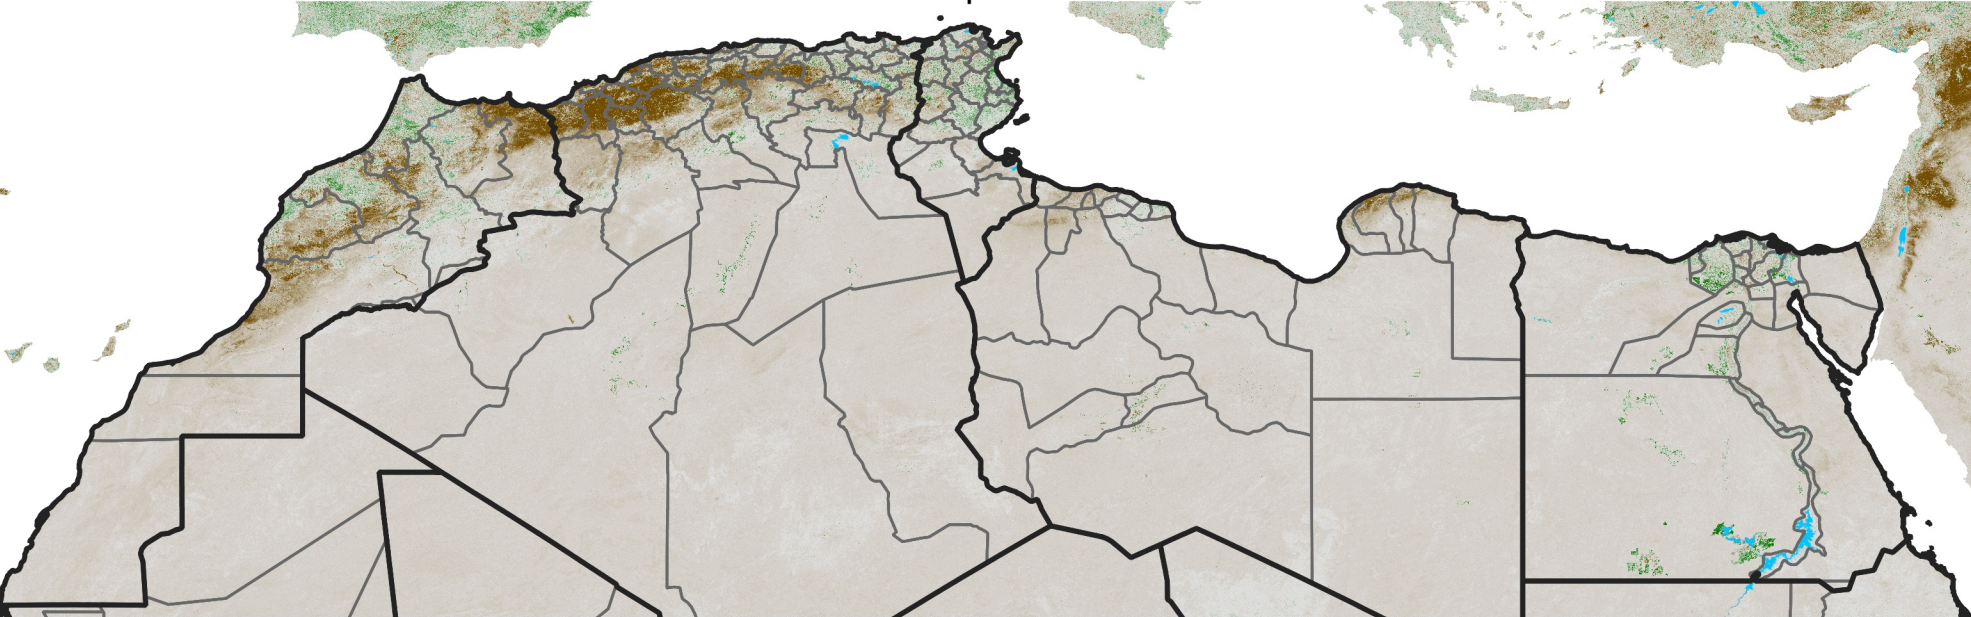

North Africa NDVI Anomaly

2025 minus Mean (2012 - 2021)

Period 24 / Apr 21 - 30, 2025

NDVI Anomaly

< -0.3 -0.2 -0.1 -0.05 0.05 0.1 0.2 >0.3

Negative

No Difference

Positive