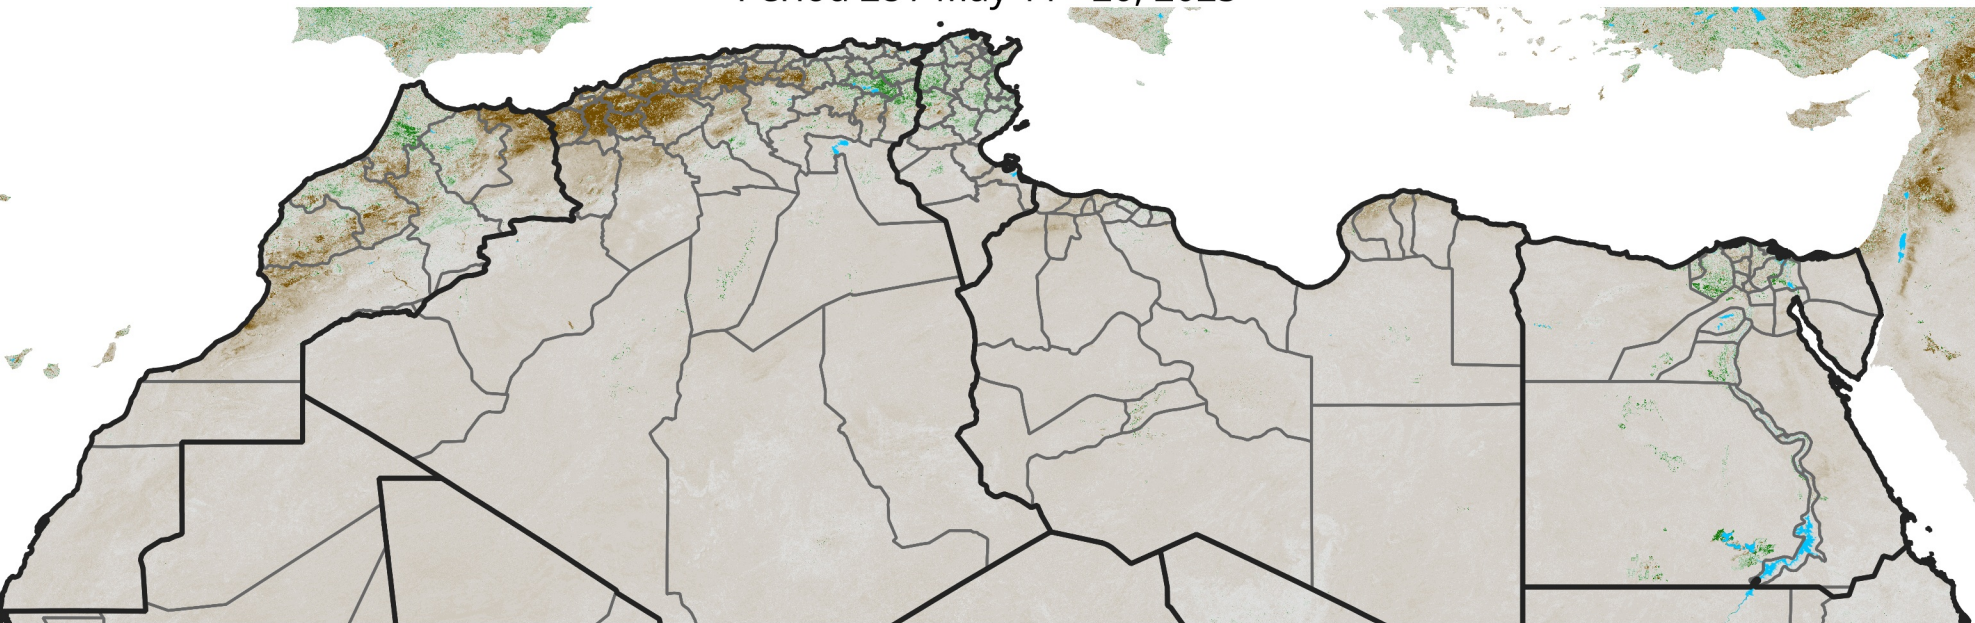

# North Africa NDVI Anomaly

2025 minus Mean (2012 - 2021)

Period 28 / May 11 - 20, 2025

## NDVI Anomaly

< -0.3   -0.2   -0.1   -0.05   0.05   0.1   0.2   >0.3

Negative

No Difference

Positive