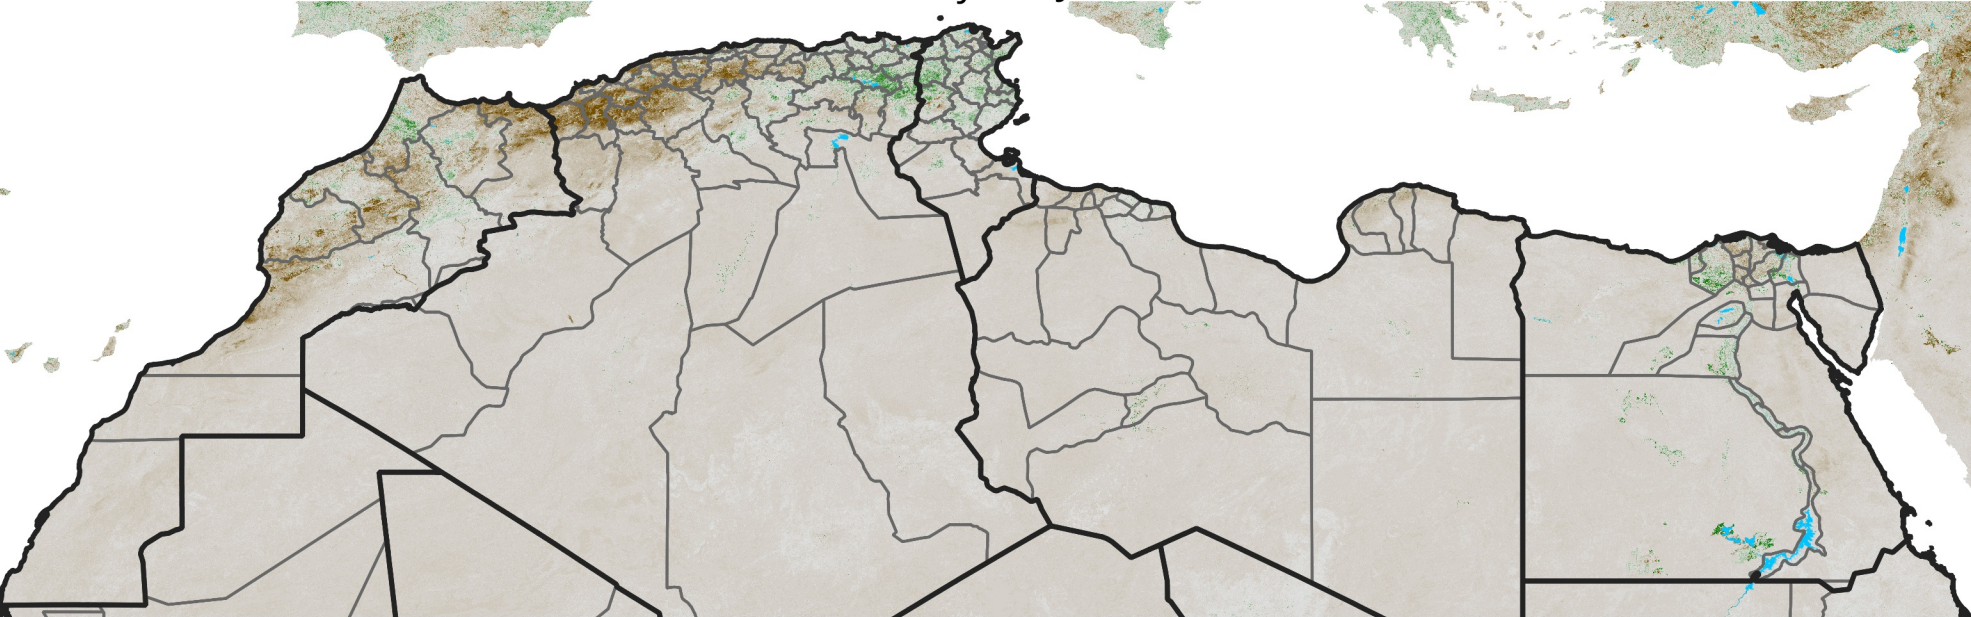

North Africa NDVI Anomaly

2025 minus Mean (2012 - 2021)
Period 31 / May 26 - Jun 05, 2025

NDVI Anomaly

< -0.3 -0.2 -0.1 -0.05 0.05 0.1 0.2 >0.3

Negative No Difference Positive