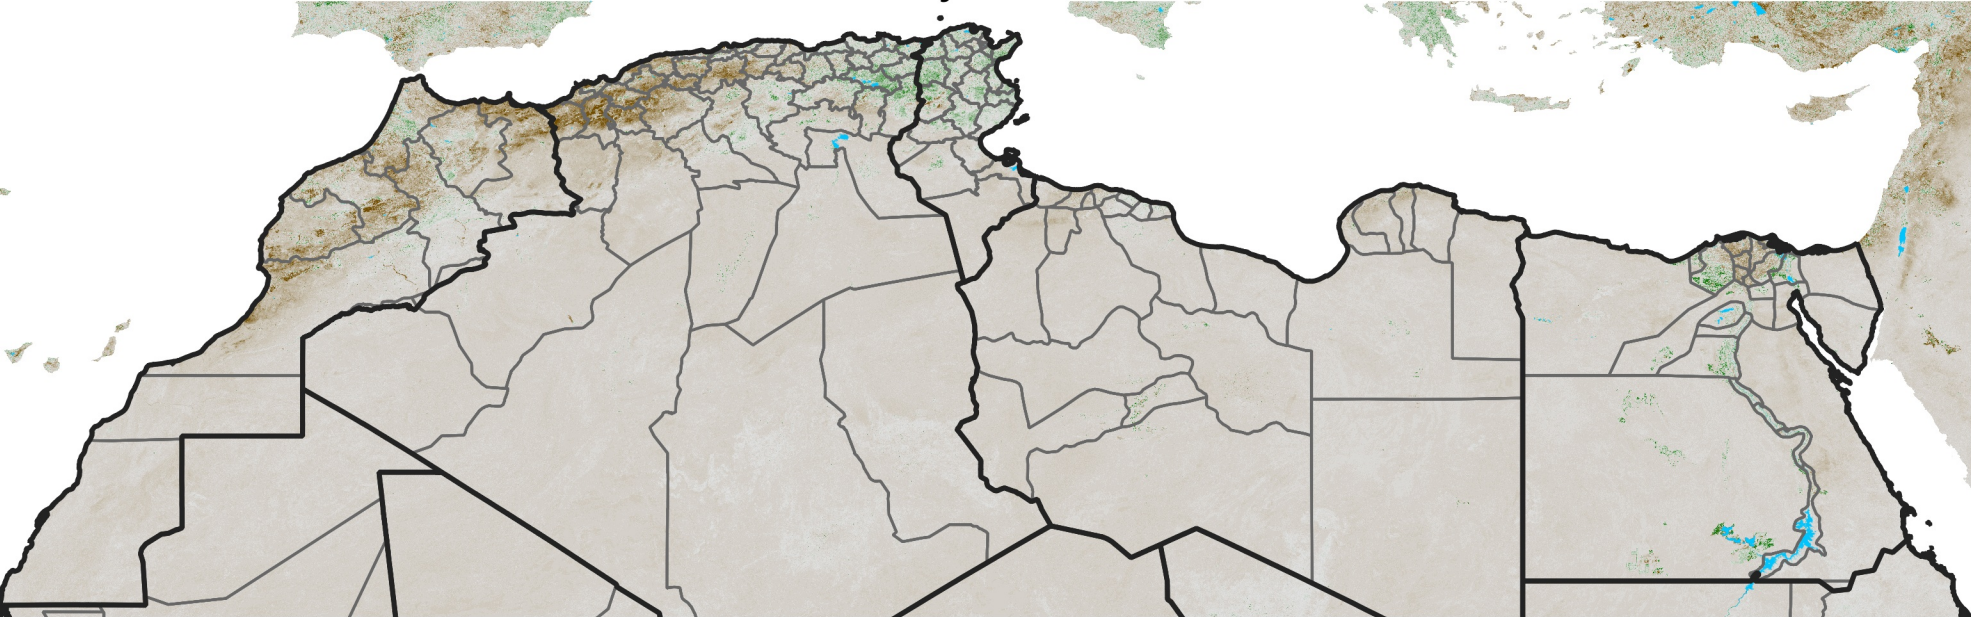

North Africa NDVI Anomaly

2025 minus Mean (2012 - 2021)

Period 33 / Jun 06 - 15, 2025

NDVI Anomaly

< -0.3 -0.2 -0.1 -0.05 0.05 0.1 0.2 >0.3

Negative

No Difference

Positive