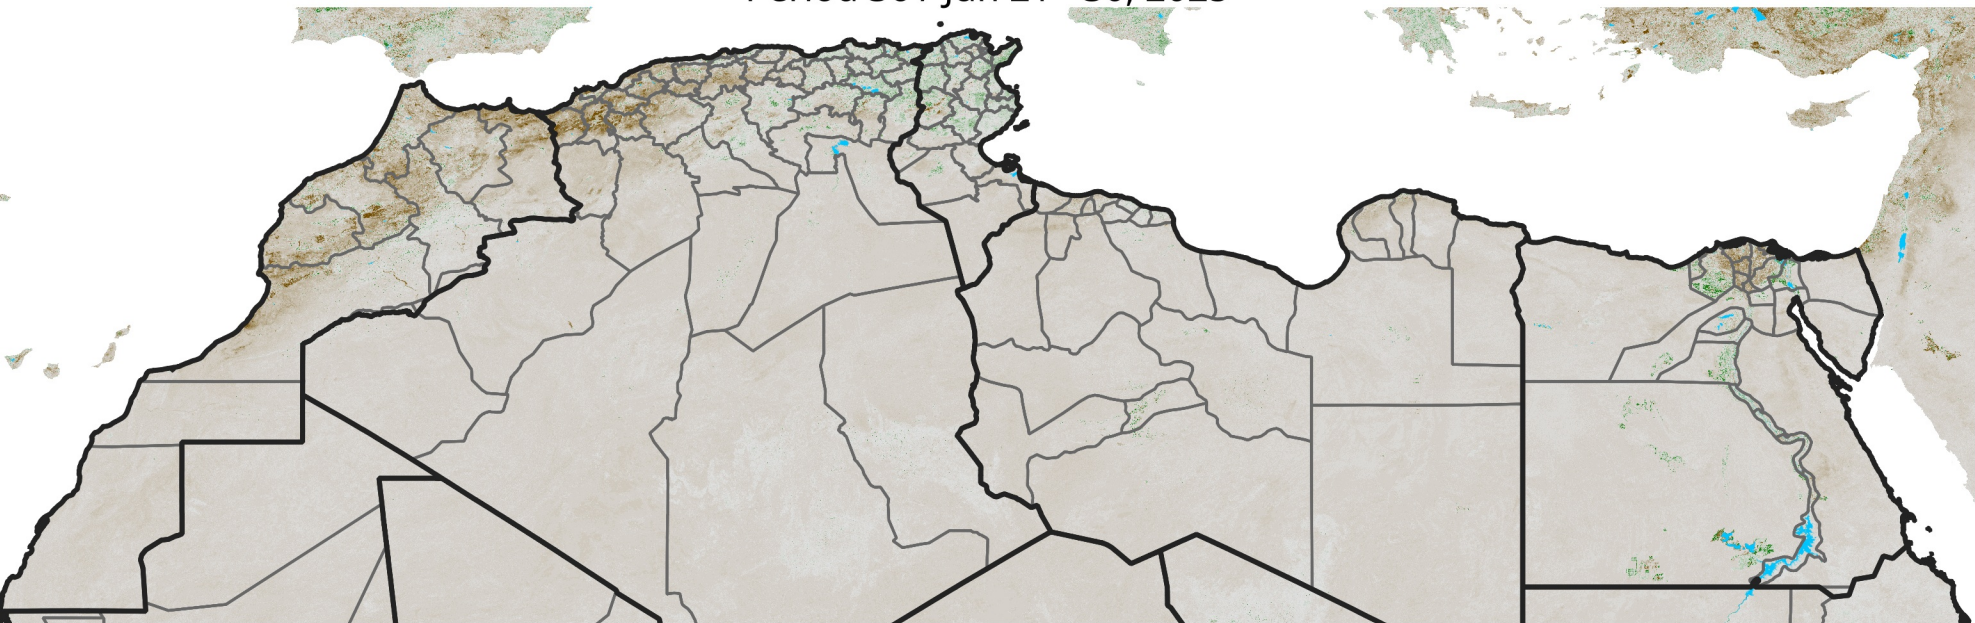

North Africa NDVI Anomaly

2025 minus Mean (2012 - 2021)

Period 36 / Jun 21 - 30, 2025

NDVI Anomaly

< -0.3 -0.2 -0.1 -0.05 0.05 0.1 0.2 >0.3

Negative

No Difference

Positive