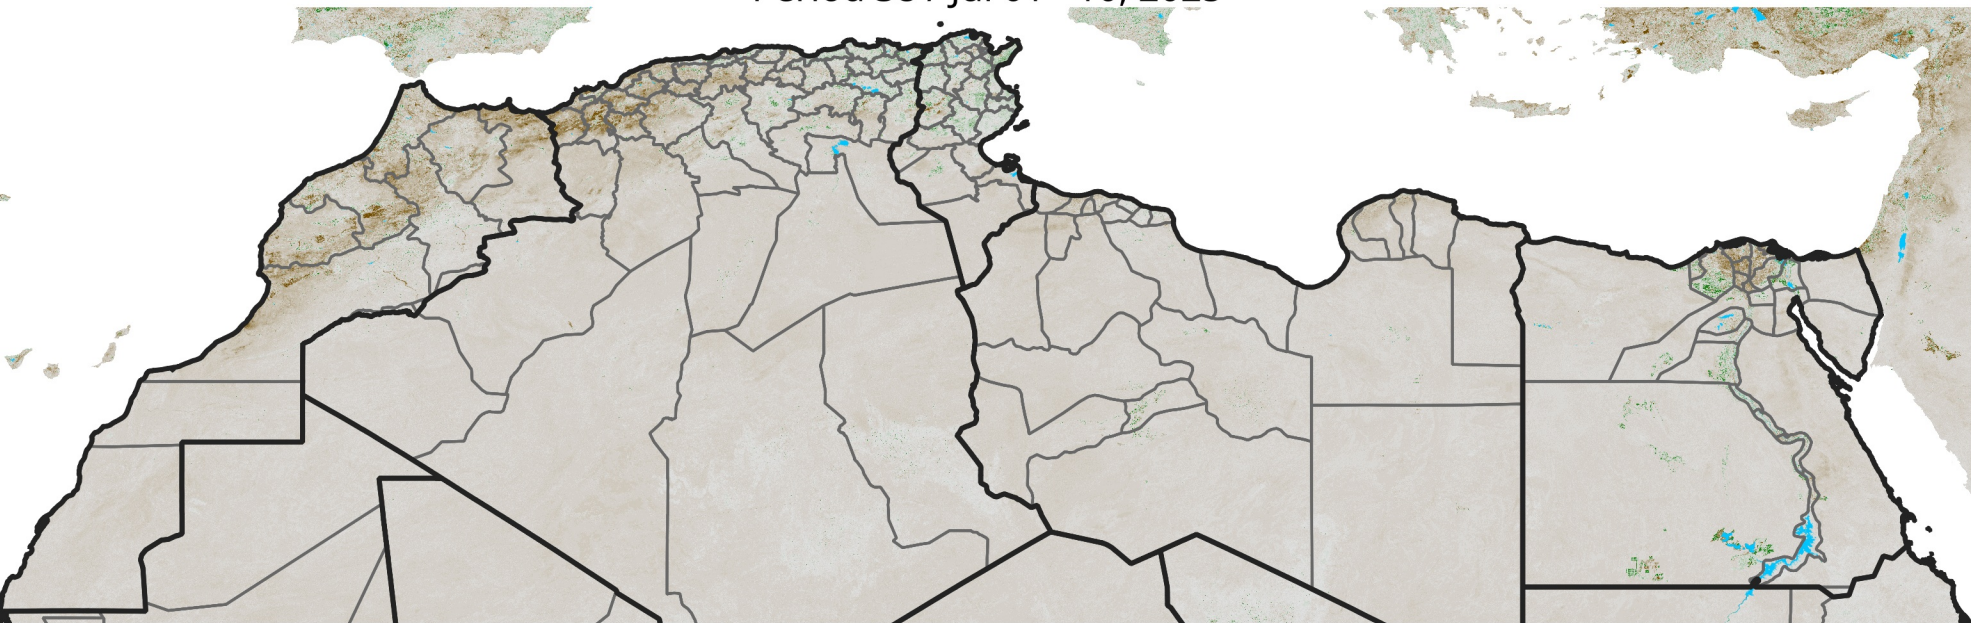

North Africa NDVI Anomaly

2025 minus Mean (2012 - 2021)

Period 38 / Jul 01 - 10, 2025

NDVI Anomaly

< -0.3 -0.2 -0.1 -0.05 0.05 0.1 0.2 >0.3

Negative

No Difference

Positive