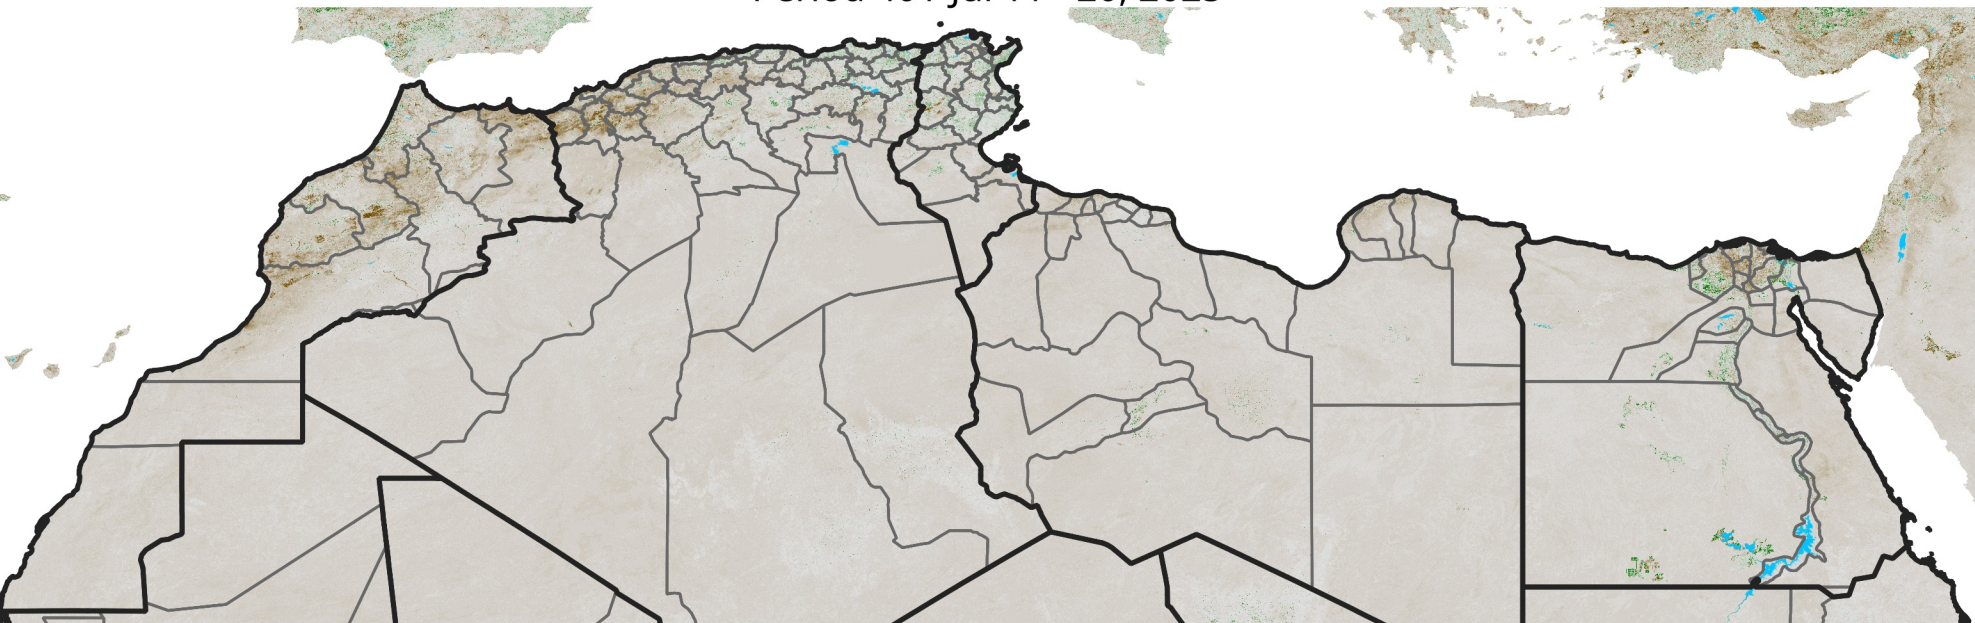

North Africa NDVI Anomaly

2025 minus Mean (2012 - 2021)

Period 40 / Jul 11 - 20, 2025

NDVI Anomaly

< -0.3 -0.2 -0.1 -0.05 0.05 0.1 0.2 >0.3

Negative

No Difference

Positive