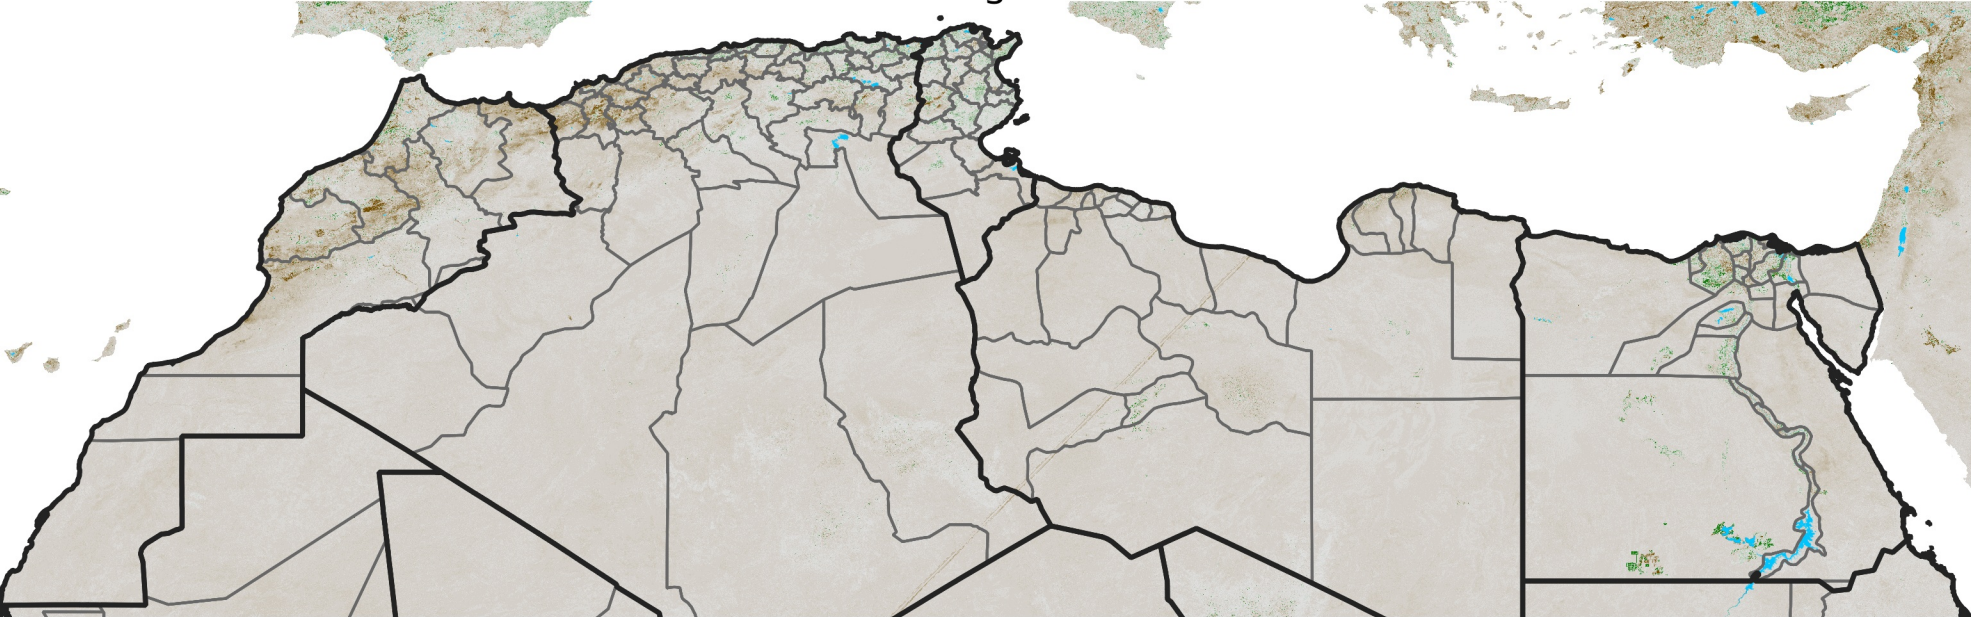

# North Africa NDVI Anomaly

2025 minus Mean (2012 - 2021)

Period 44 / Aug 01 - 10, 2025

## NDVI Anomaly

< -0.3   -0.2   -0.1   -0.05   0.05   0.1   0.2   >0.3

Negative

No Difference

Positive