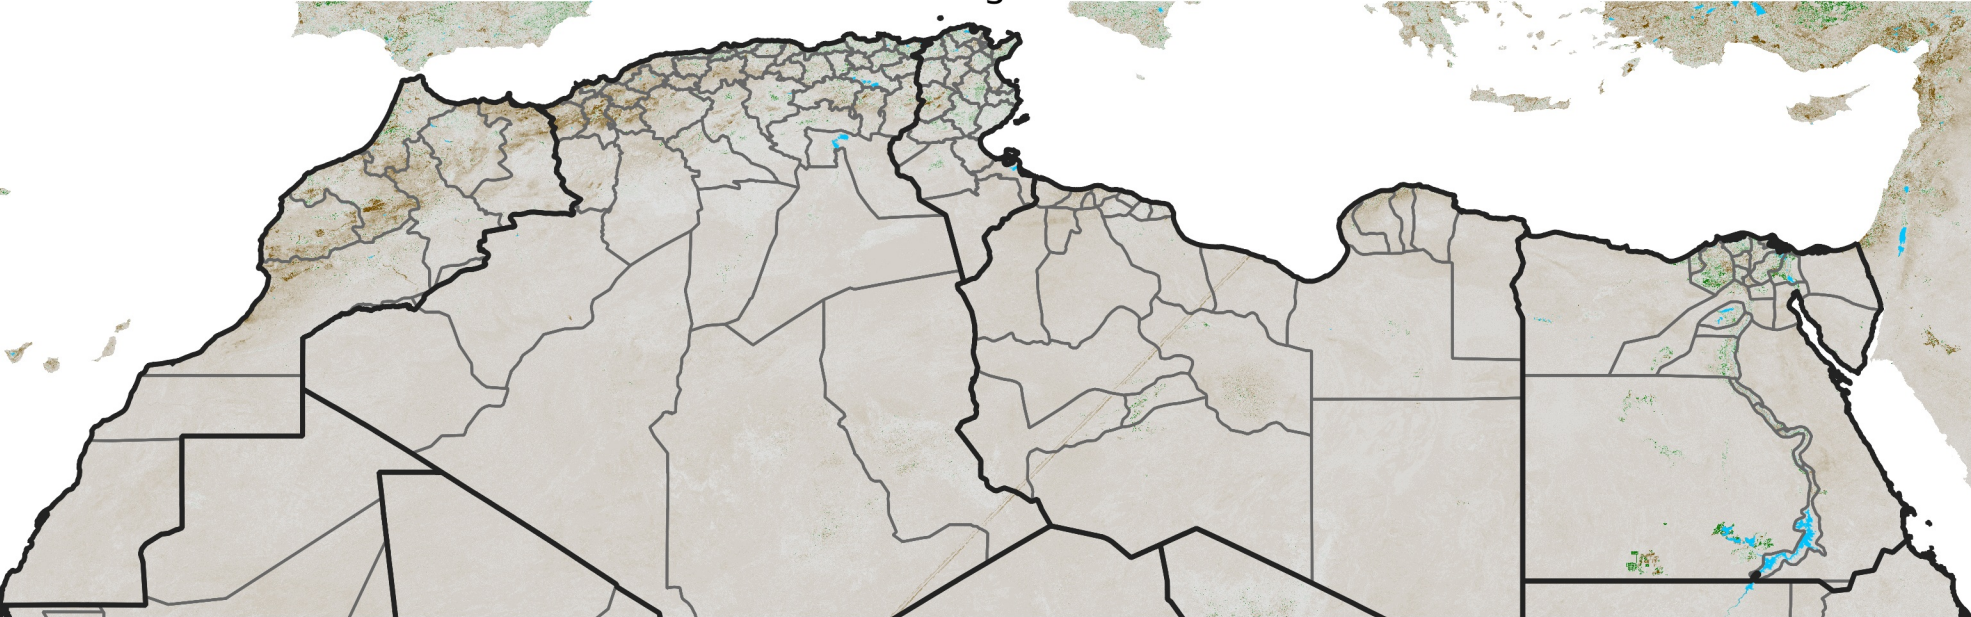

North Africa NDVI Anomaly

2025 minus Mean (2012 - 2021)

Period 45 / Aug 06 - 15, 2025

NDVI Anomaly

< -0.3 -0.2 -0.1 -0.05 0.05 0.1 0.2 >0.3

Negative

No Difference

Positive