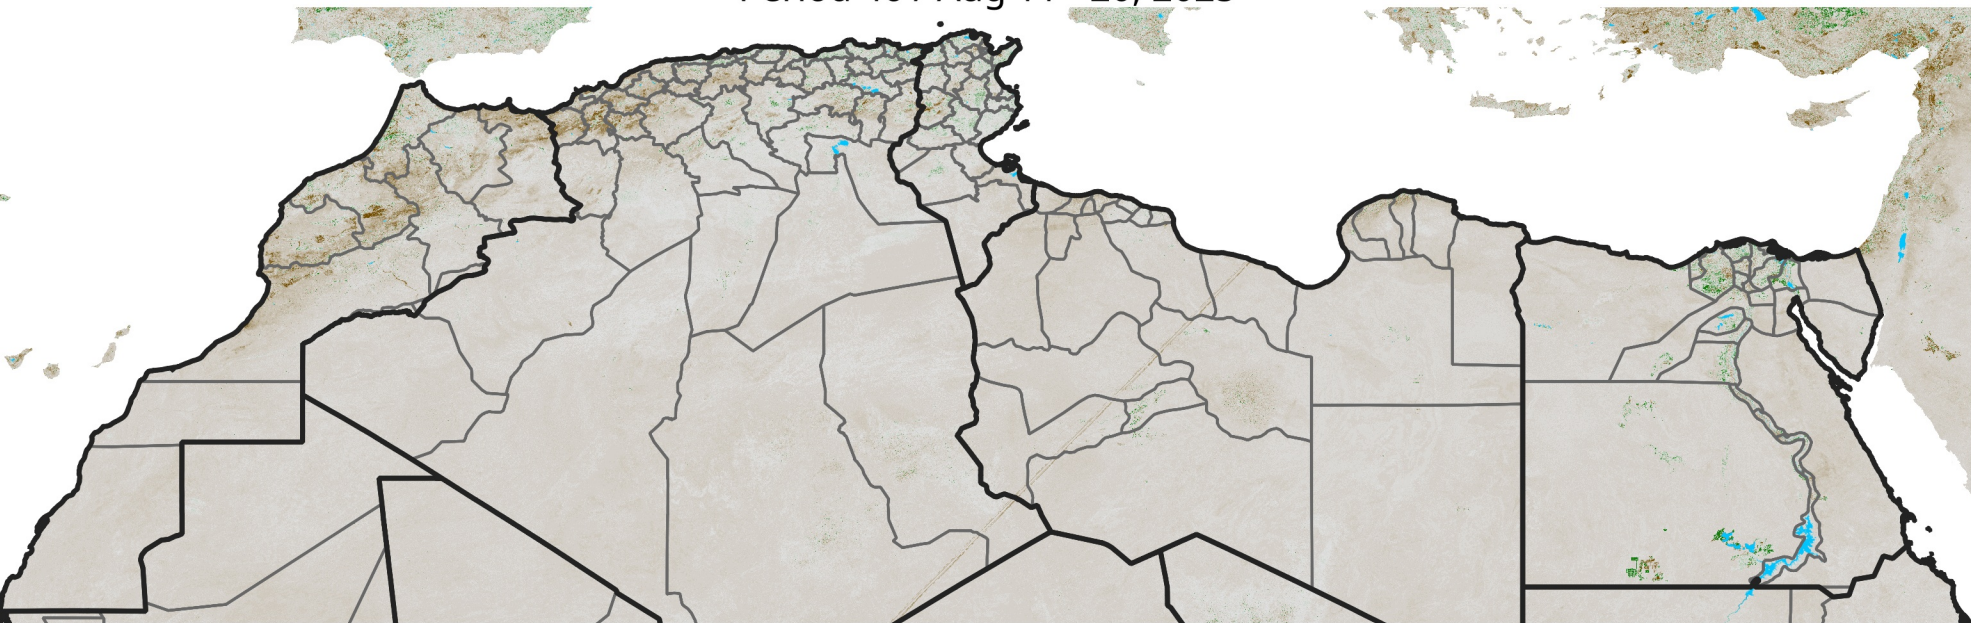

North Africa NDVI Anomaly

2025 minus Mean (2012 - 2021)

Period 46 / Aug 11 - 20, 2025

NDVI Anomaly

<math><-0.3</math> -0.2 -0.1 -0.05 0.05 0.1 0.2 >0.3

Negative

No Difference

Positive