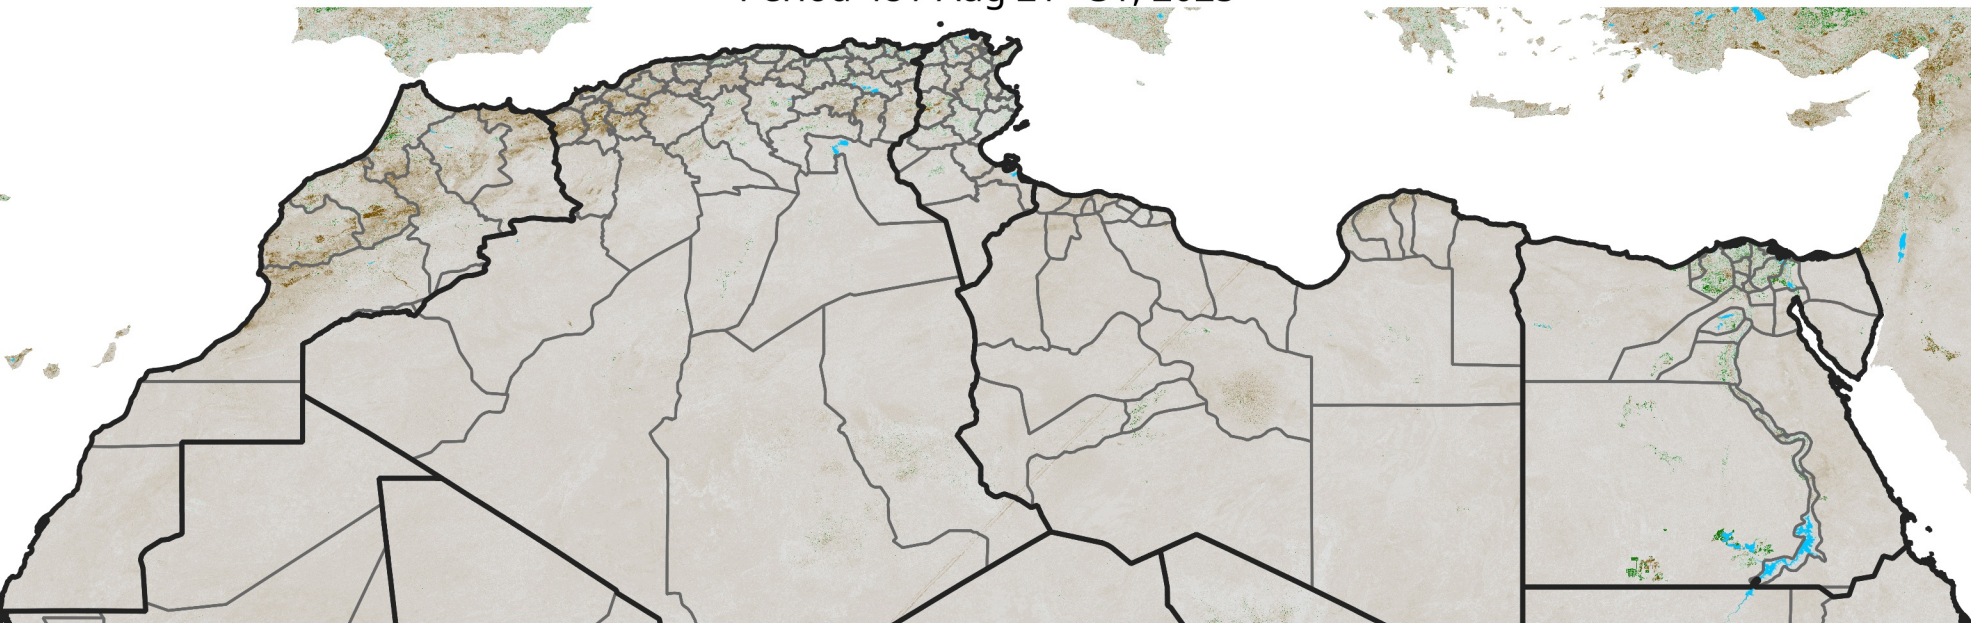

North Africa NDVI Anomaly

2025 minus Mean (2012 - 2021)

Period 48 / Aug 21 - 31, 2025

NDVI Anomaly

< -0.3 -0.2 -0.1 -0.05 0.05 0.1 0.2 >0.3

Negative

No Difference

Positive