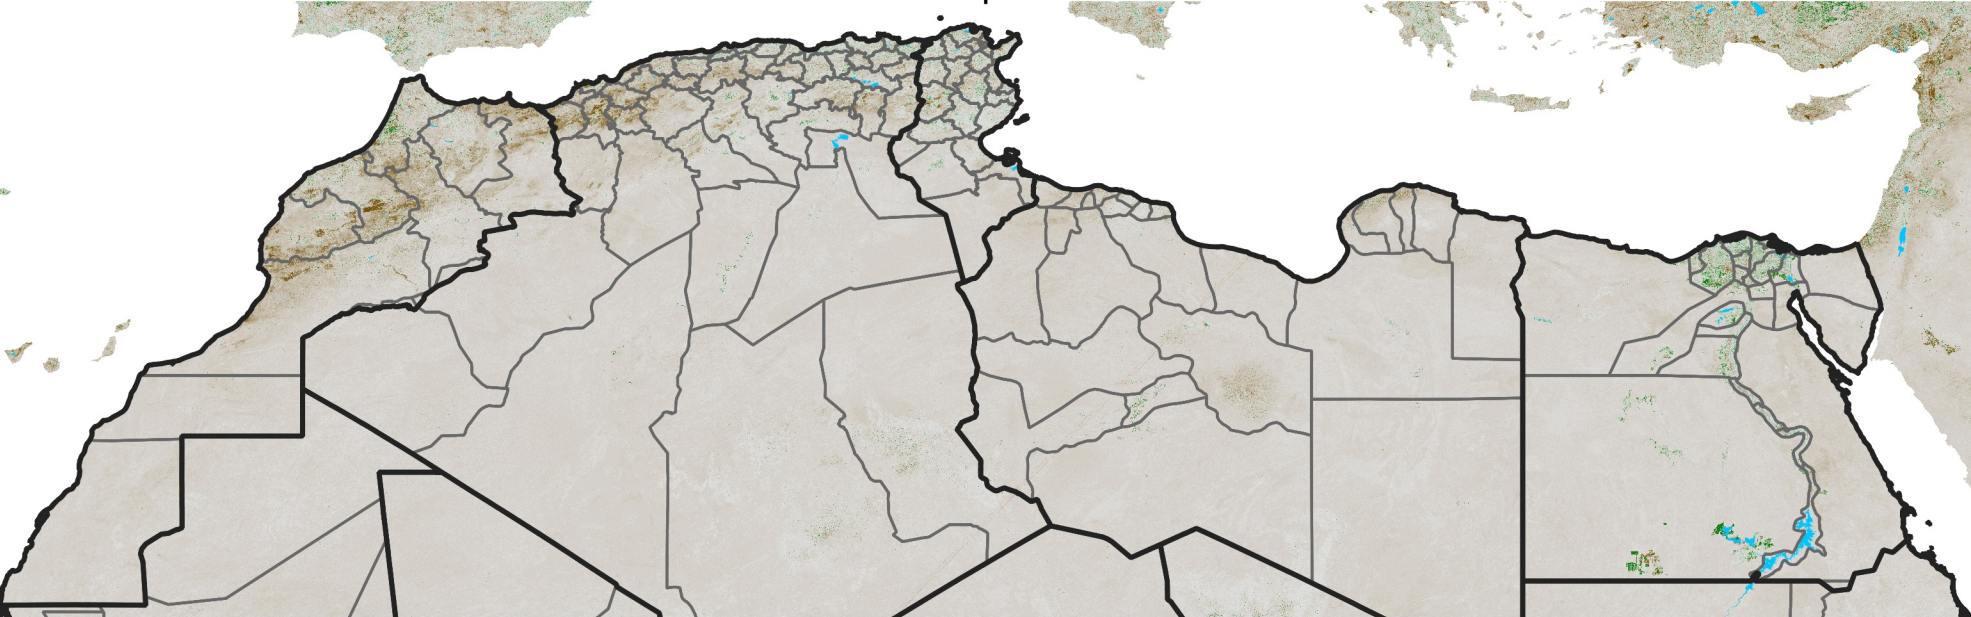

North Africa NDVI Anomaly

2025 minus Mean (2012 - 2021)

Period 50 / Sep 01 - 10, 2025

NDVI Anomaly

Negative

No Difference

Positive