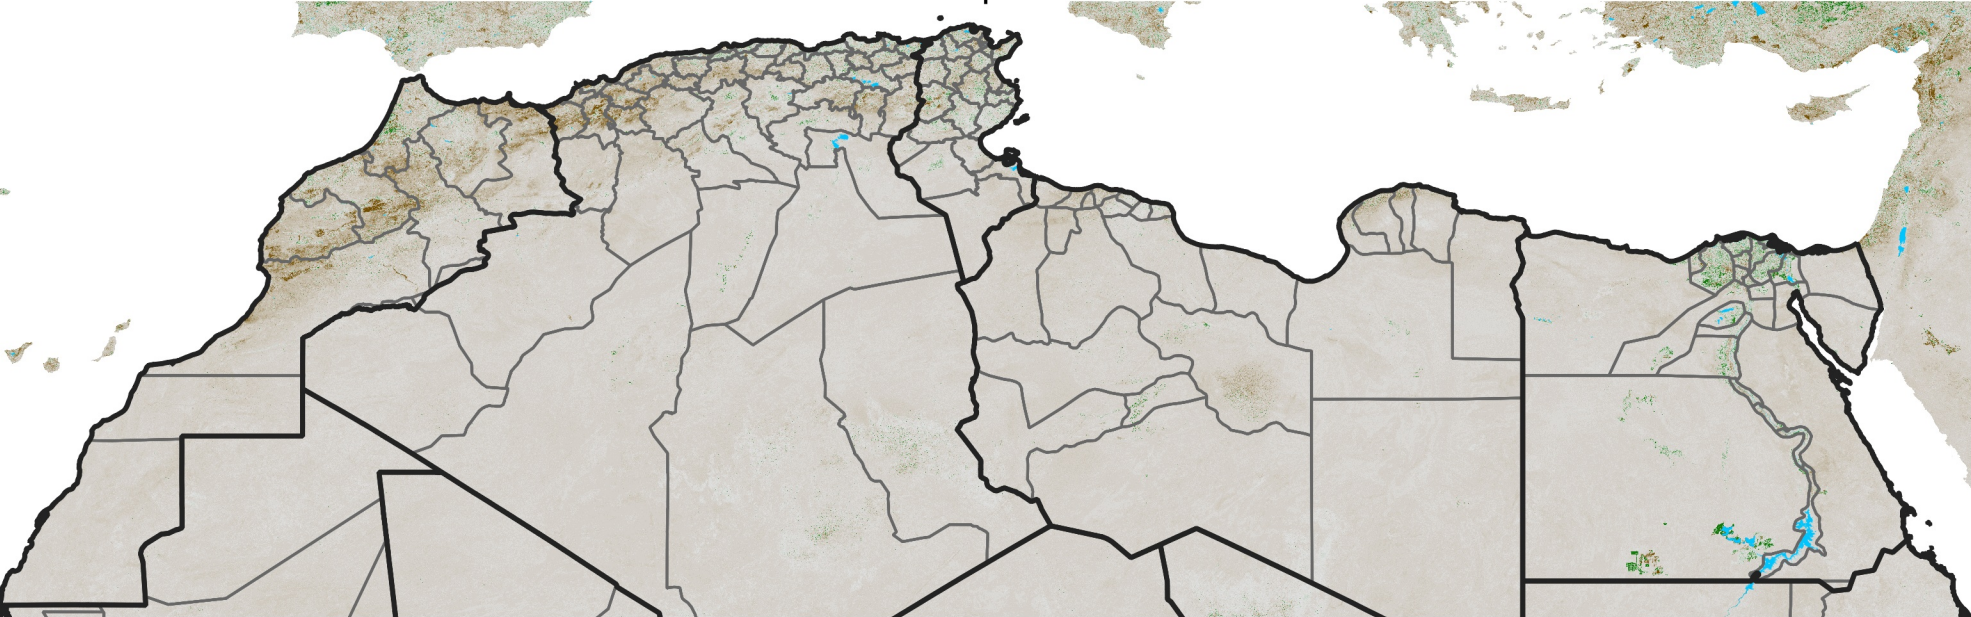

North Africa NDVI Anomaly

2025 minus Mean (2012 - 2021)

Period 51 / Sep 06 - 15, 2025

NDVI Anomaly

<math>< -0.3</math> -0.2 -0.1 -0.05 0.05 0.1 0.2 >0.3

Negative

No Difference

Positive