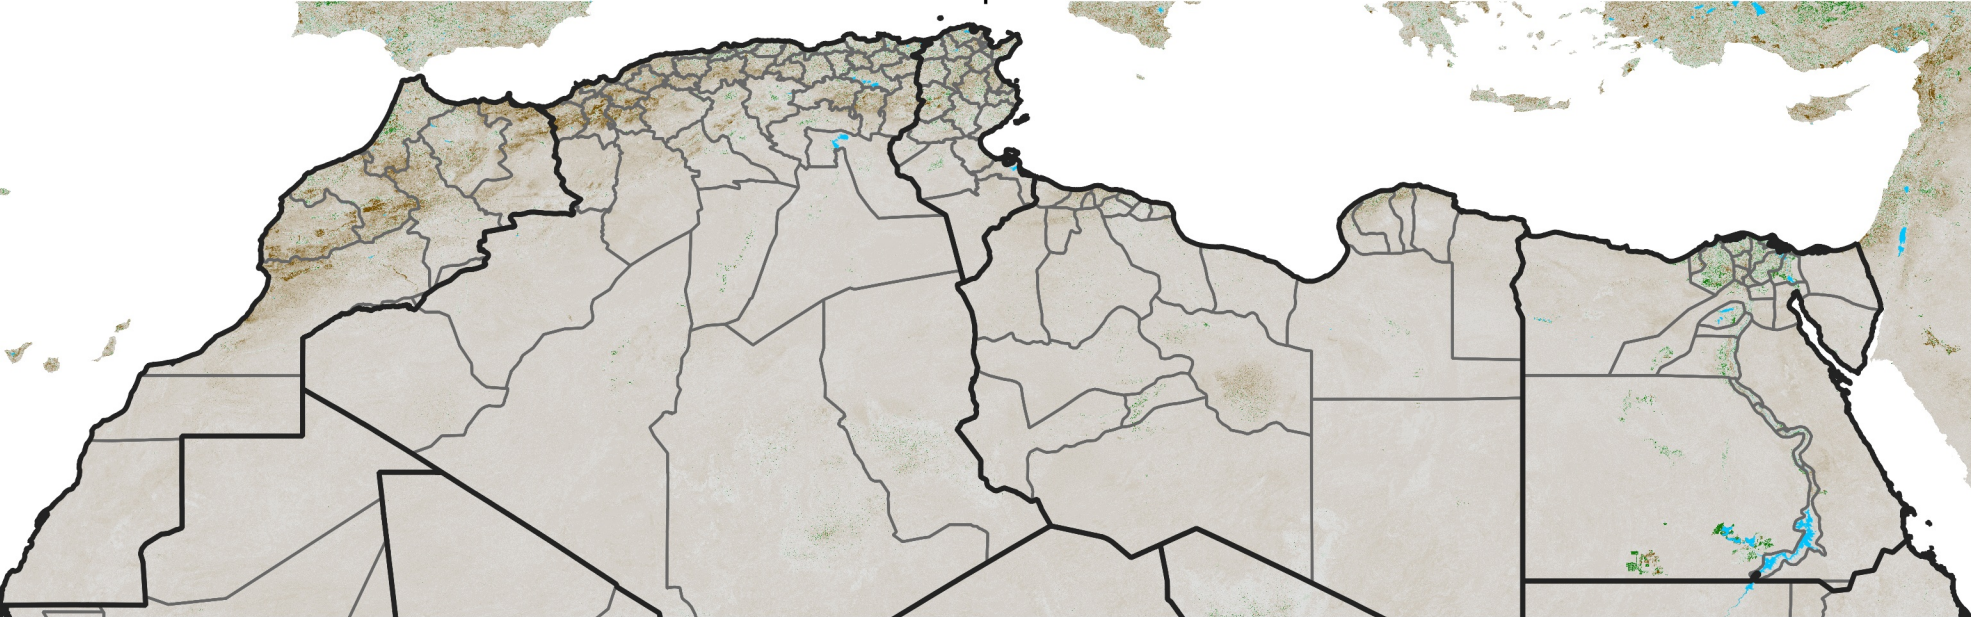

North Africa NDVI Anomaly

2025 minus Mean (2012 - 2021)

Period 53 / Sep 16 - 25, 2025

NDVI Anomaly

< -0.3 -0.2 -0.1 -0.05 0.05 0.1 0.2 >0.3

Negative

No Difference

Positive