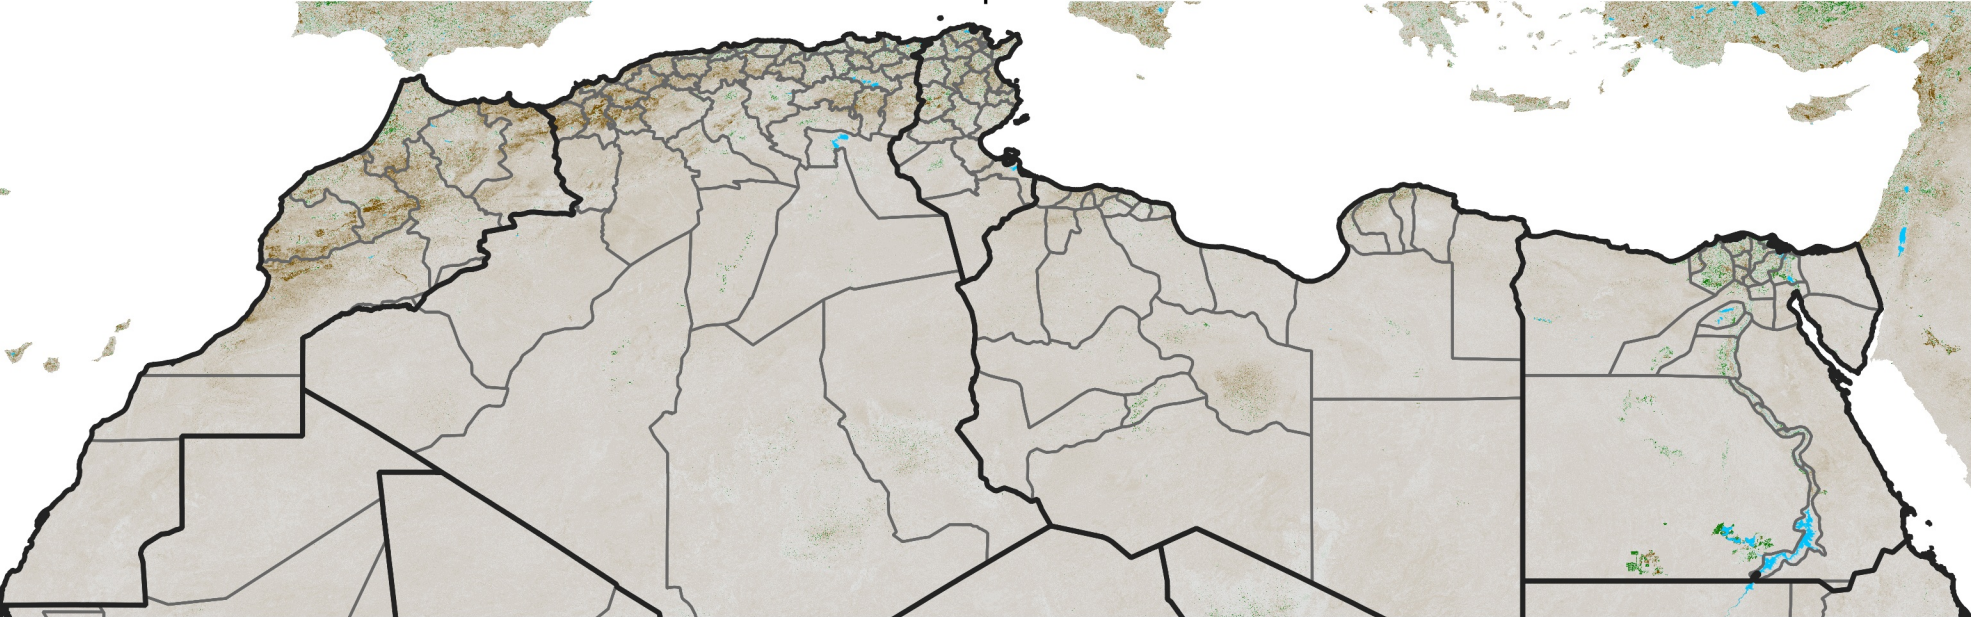

North Africa NDVI Anomaly

2025 minus Mean (2012 - 2021)

Period 54 / Sep 21 - 30, 2025

NDVI Anomaly

< -0.3 -0.2 -0.1 -0.05 0.05 0.1 0.2 >0.3

Negative

No Difference

Positive