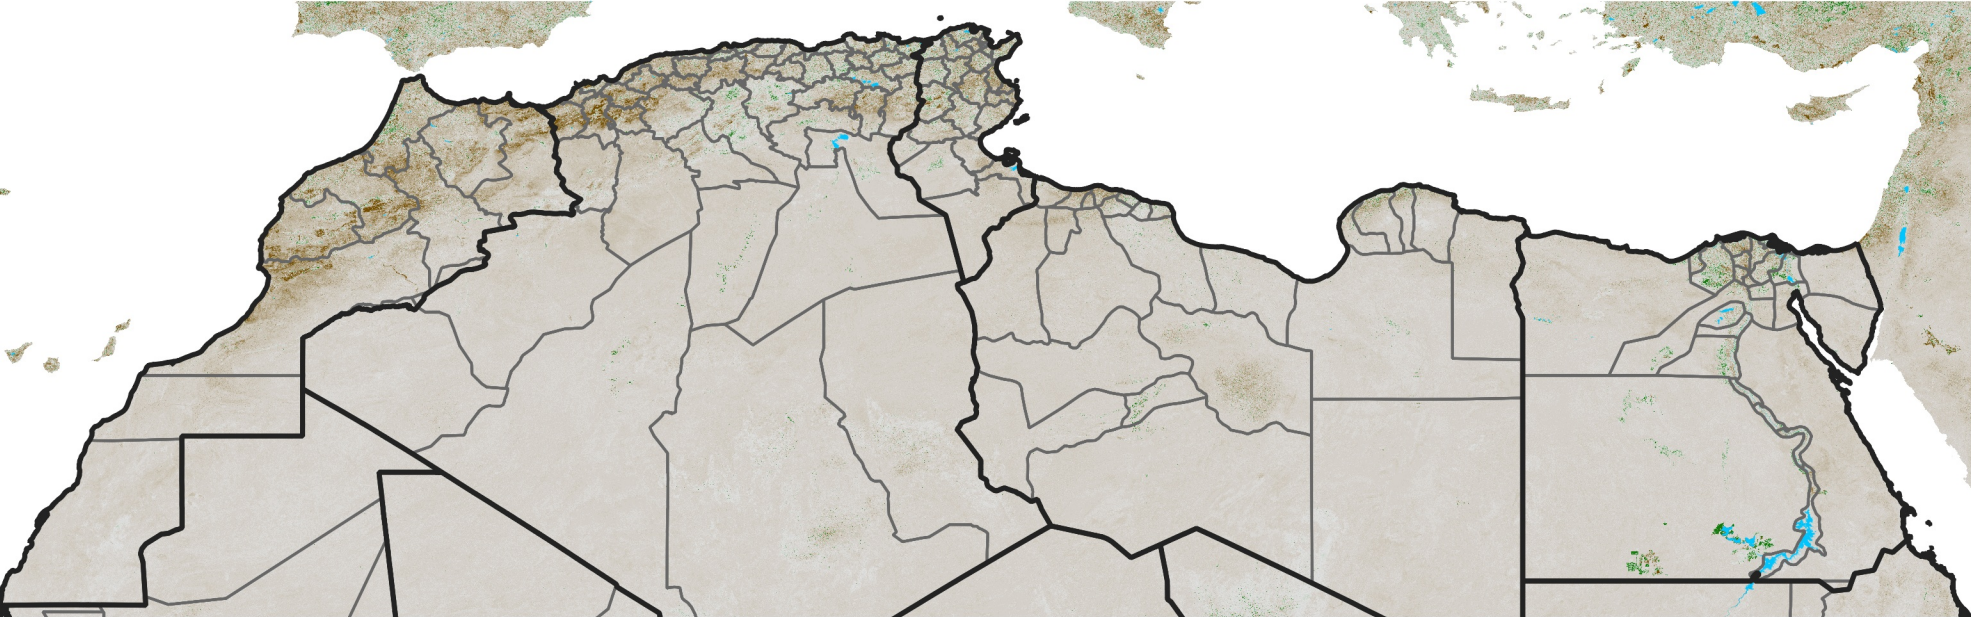

North Africa NDVI Anomaly

2025 minus Mean (2012 - 2021)

Period 57 / Oct 06 - 15, 2025

NDVI Anomaly

< -0.3 -0.2 -0.1 -0.05 0.05 0.1 0.2 >0.3

Negative

No Difference

Positive