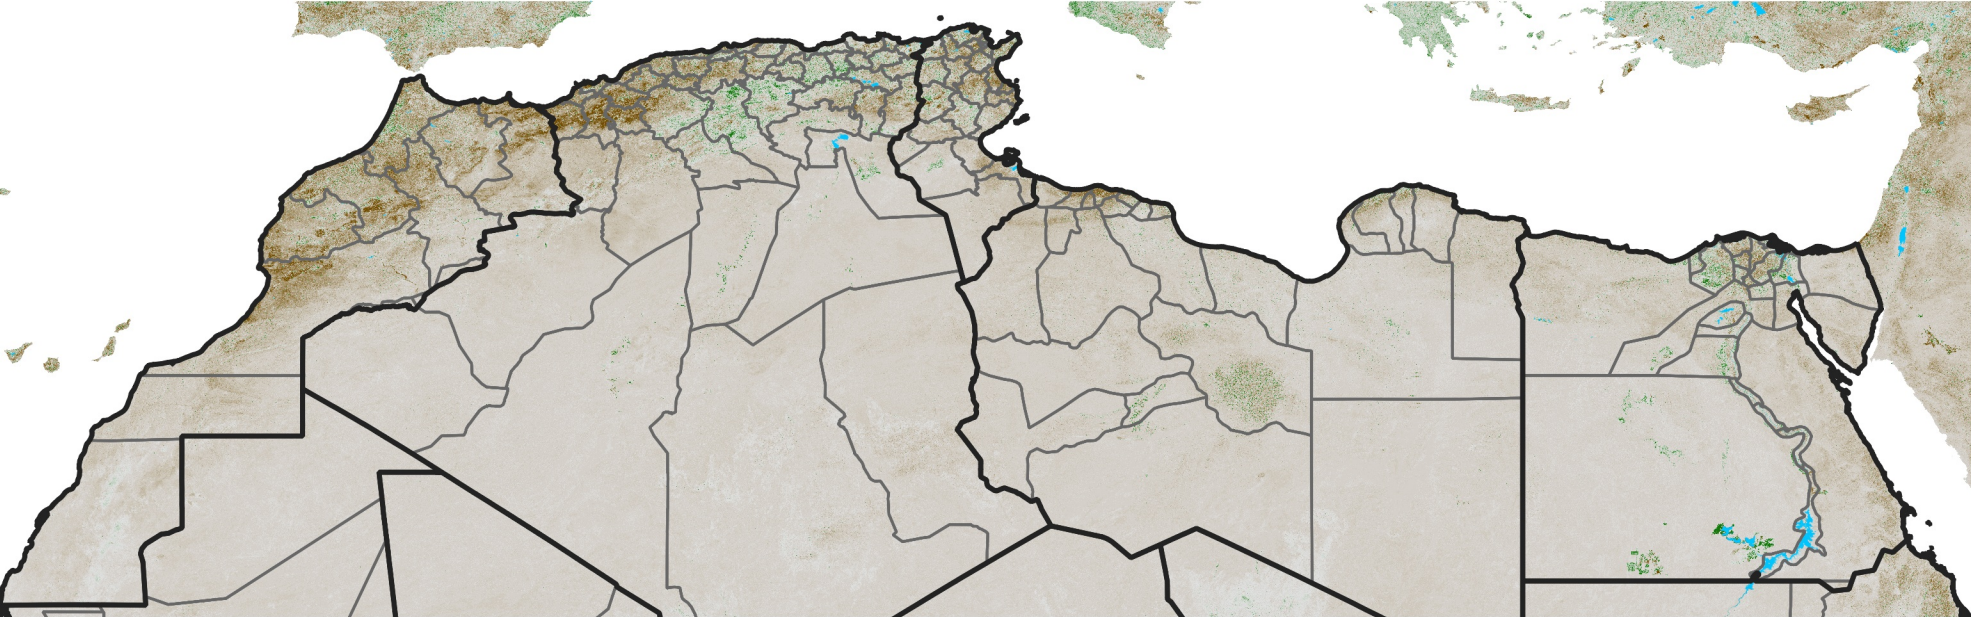

North Africa NDVI Anomaly

2025 minus Mean (2012 - 2021)

Period 62 / Nov 01 - 10, 2025

NDVI Anomaly

< -0.3 -0.2 -0.1 -0.05 0.05 0.1 0.2 >0.3

Negative

No Difference

Positive