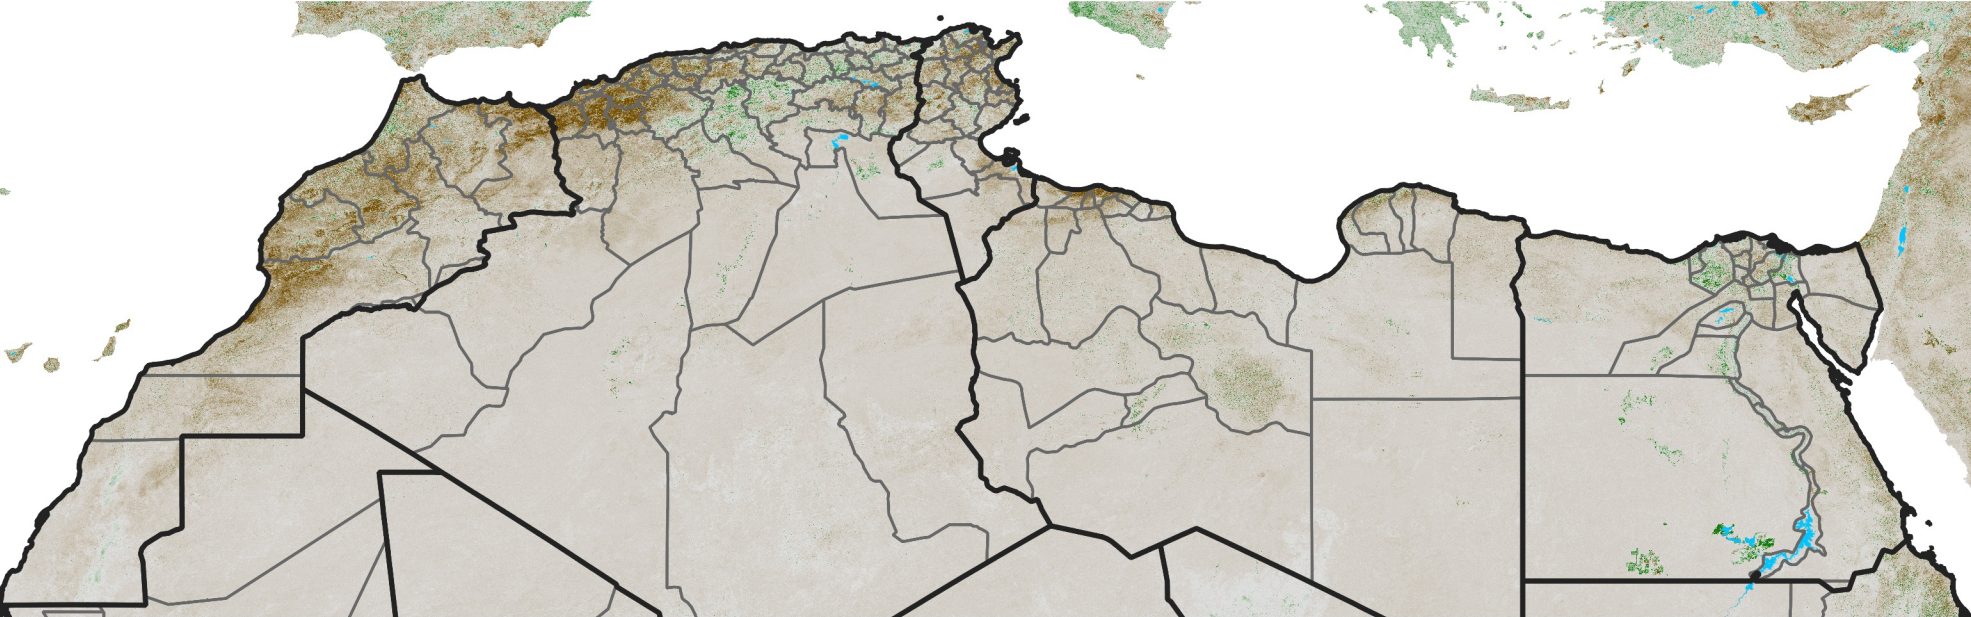

# North Africa NDVI Anomaly

2025 minus Mean (2012 - 2021)

Period 66 / Nov 21 - 30, 2025

## NDVI Anomaly

< -0.3   -0.2   -0.1   -0.05   0.05   0.1   0.2   >0.3

Negative

No Difference

Positive