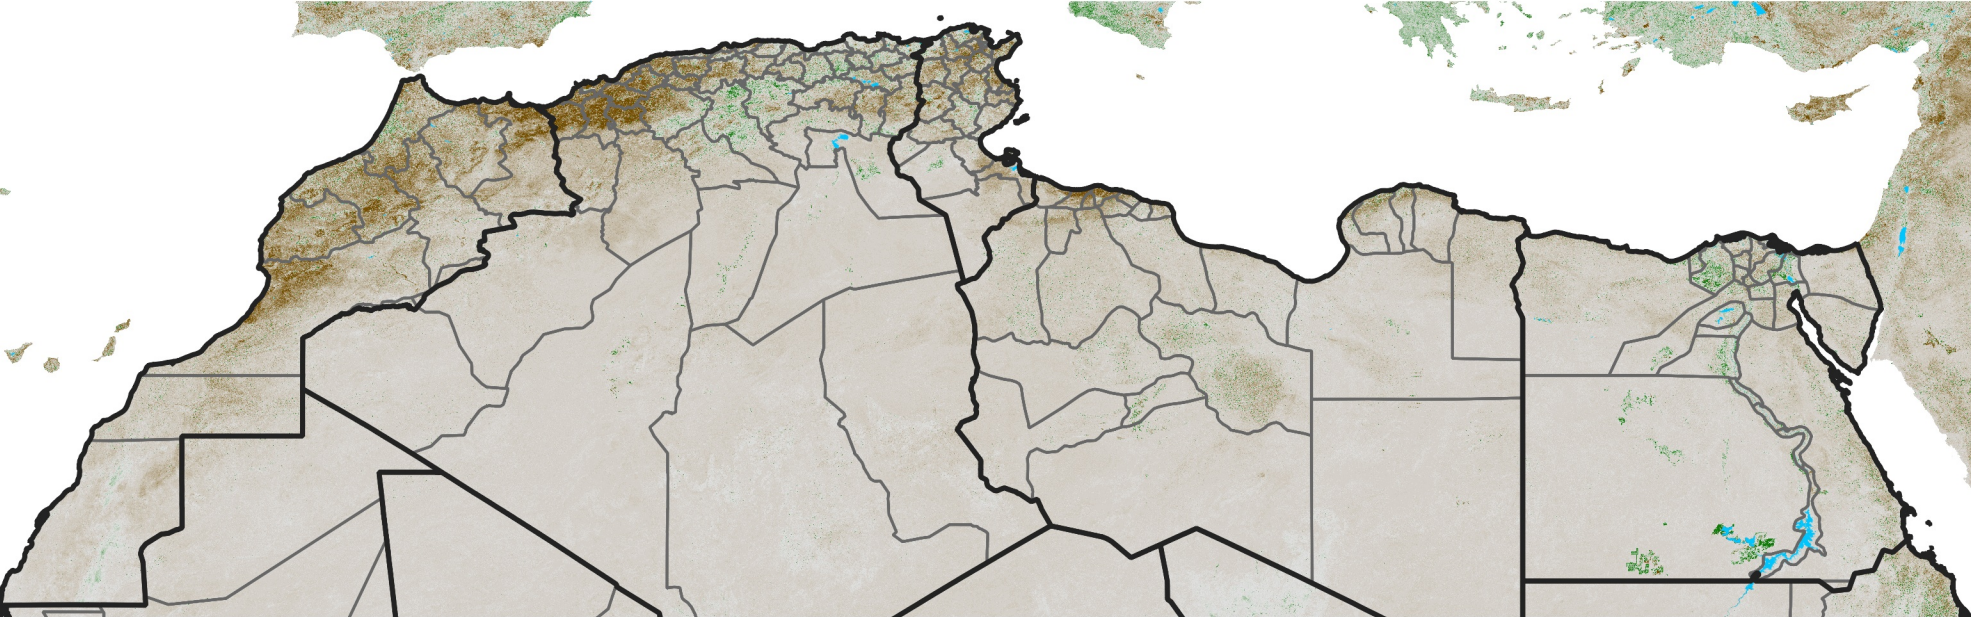

North Africa NDVI Anomaly

2025 minus Mean (2012 - 2021)
Period 67 / Nov 26 - Dec 05, 2025

NDVI Anomaly

< -0.3 -0.2 -0.1 -0.05 0.05 0.1 0.2 >0.3

Negative

No Difference

Positive