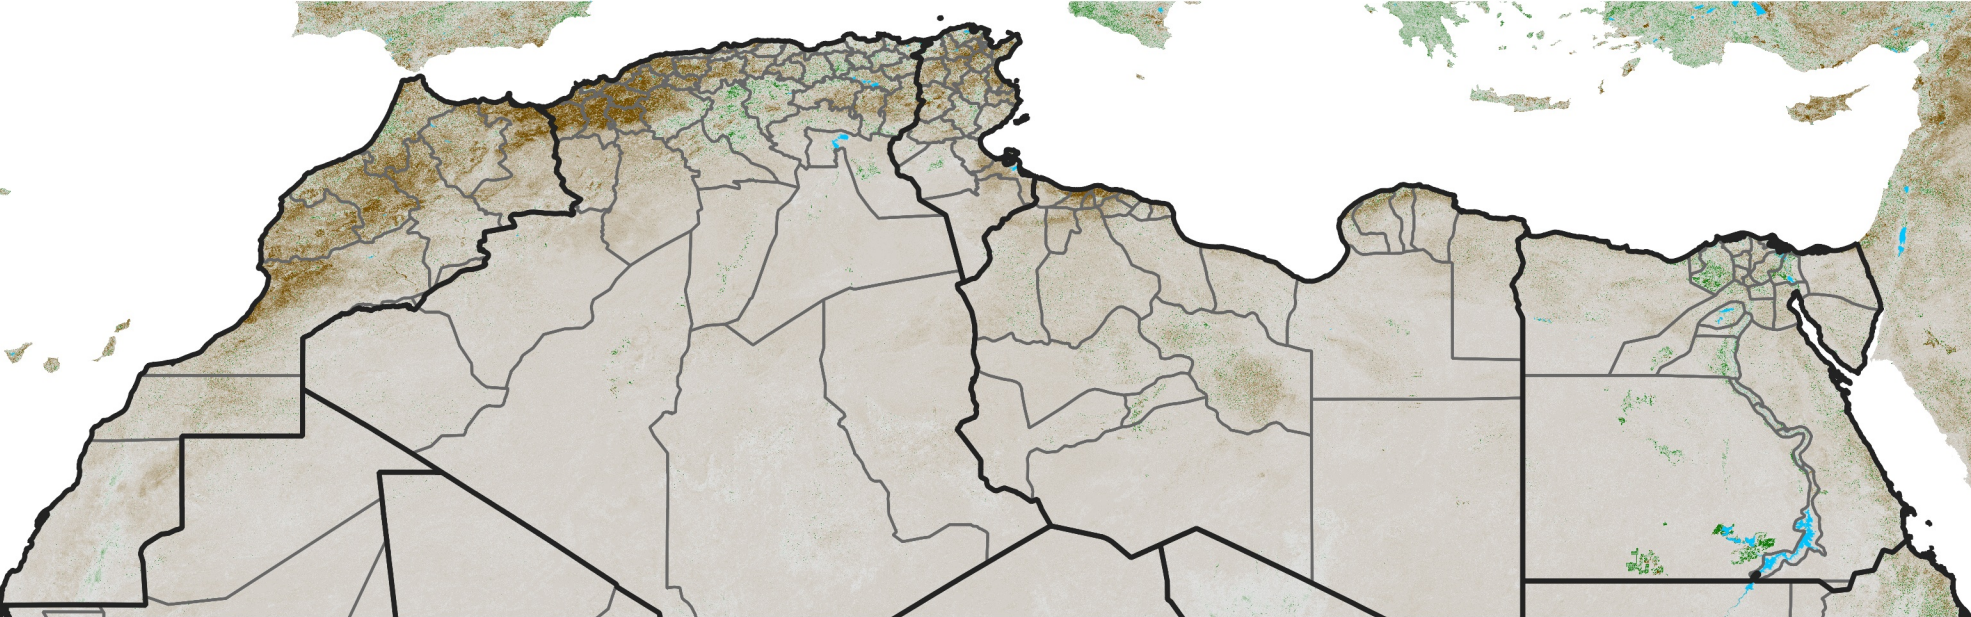

North Africa NDVI Anomaly

2025 minus Mean (2012 - 2021)

Period 68 / Dec 01 - 10, 2025

NDVI Anomaly

< -0.3 -0.2 -0.1 -0.05 0.05 0.1 0.2 >0.3

Negative

No Difference

Positive