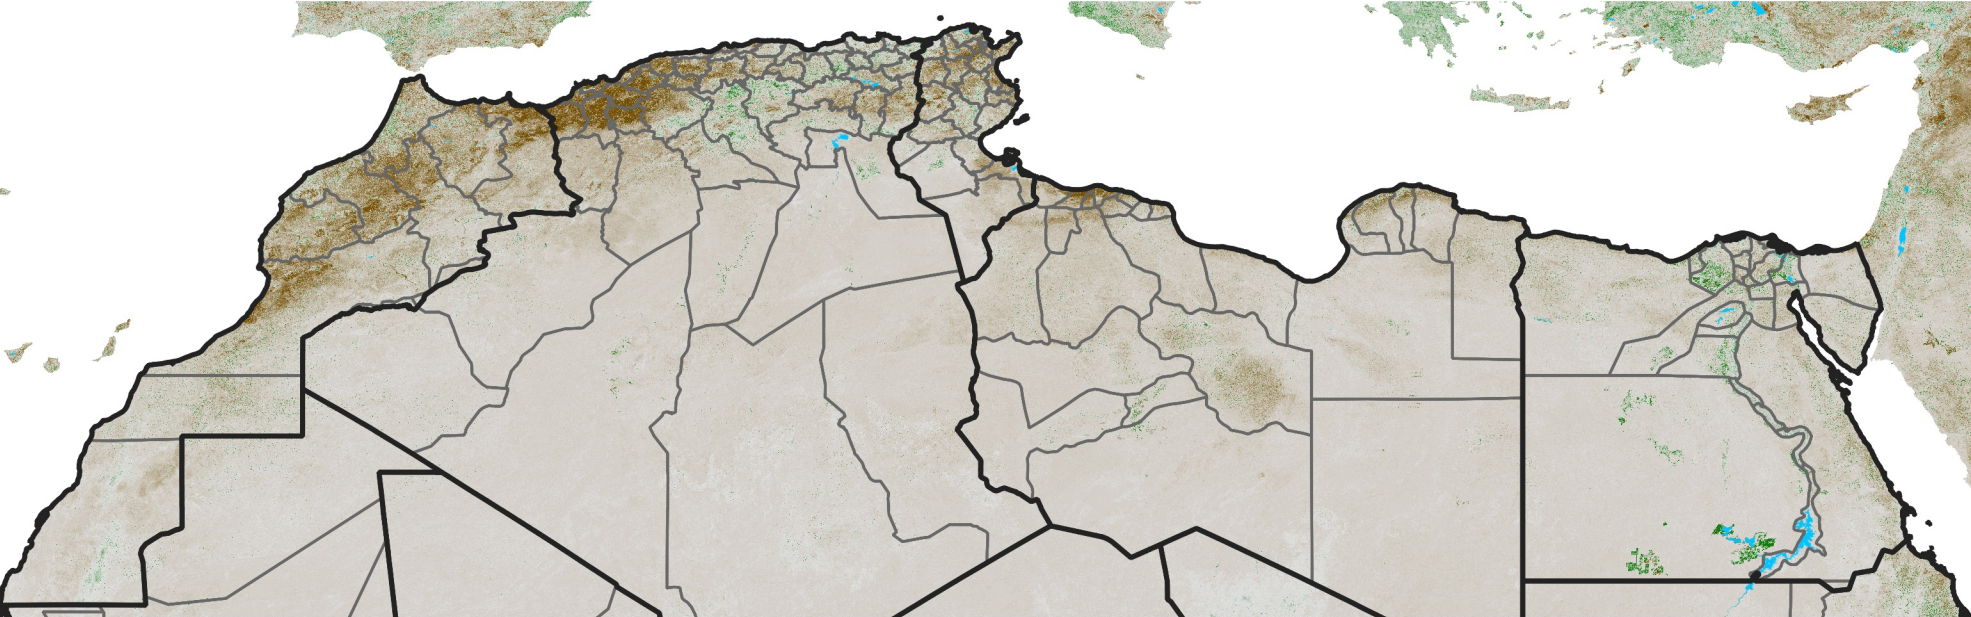

# North Africa NDVI Anomaly

2025 minus Mean (2012 - 2021)

Period 69 / Dec 06 - 15, 2025

## NDVI Anomaly

< -0.3   -0.2   -0.1   -0.05   0.05   0.1   0.2   >0.3

Negative

No Difference

Positive