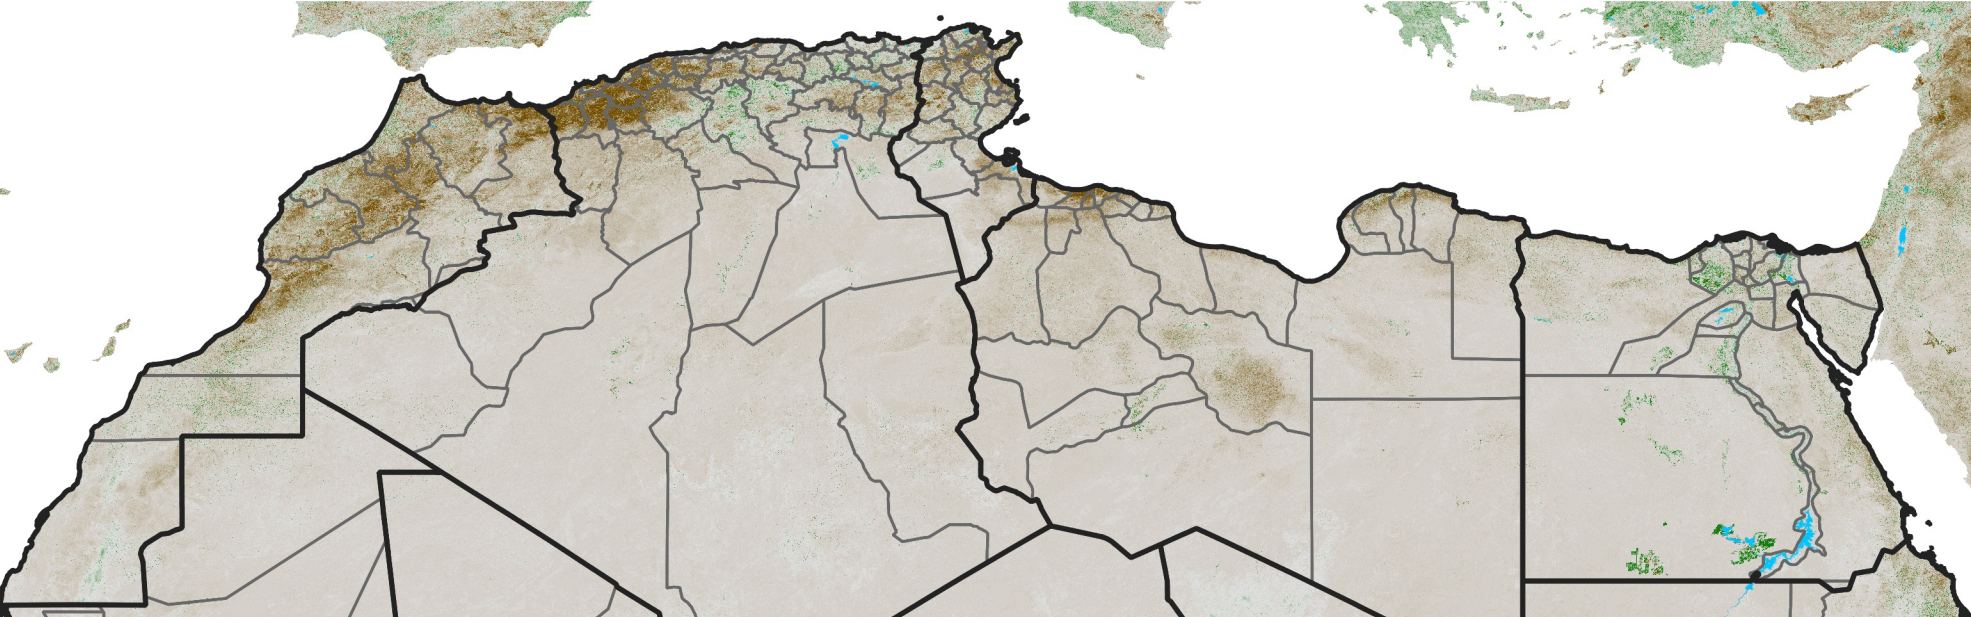

North Africa NDVI Anomaly

2025 minus Mean (2012 - 2021)

Period 70 / Dec 11 - 20, 2025

NDVI Anomaly

< -0.3 -0.2 -0.1 -0.05 0.05 0.1 0.2 >0.3

Negative

No Difference

Positive